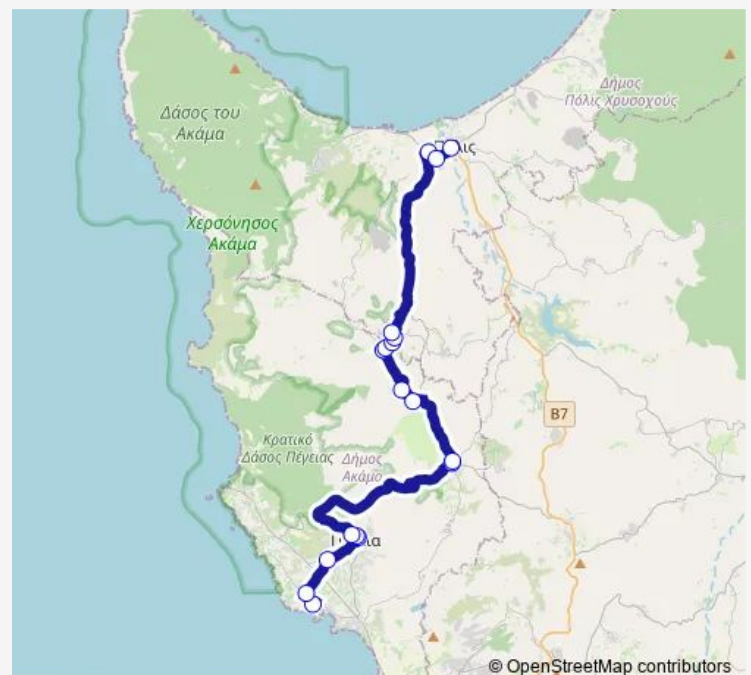

Ineia Square 1

1st Stop Ineia 1

2nd Stop Drouseia 1

1st Stop Drouseia 1

Agios Epifanios Church 1

Akamantos Ave. - Afroditis

Agios Georgios Church 2

Polis Chrysochous Bus Station

Route schedule

Coral Bay — Polis Chrysochous Bus Station

Monday 10:00-18:00

Tuesday 10:00-18:00

Wednesday 10:00-18:00

Thursday 10:00-18:00

Friday 10:00-18:00

Saturday 10:00-18:00

Sunday 10:00-18:00

Route info

Direction: Coral Bay

Stops: 18

Trip Duration: 0 hour 55 min

Direction

Polis Chrysochous Bus Station — Coral Bay

19 stops

Tuesday 09:00-17:00

Wednesday 09:00-17:00

Thursday 09:00-17:00

Friday 09:00-17:00

Saturday 09:00-17:00

Sunday 09:00-17:00

Route info

Direction: Polis Chrysochous Bus Station