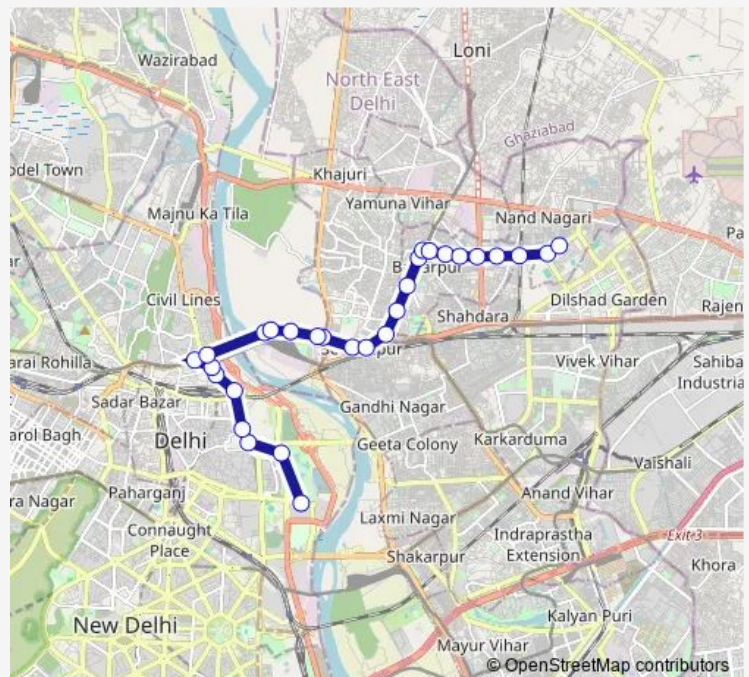

Zafrabad School

Mauj Pur

Babarpur Ext / Maujpur Crossing

Route schedule

Rajghat Gandhi Darshan — Nand Nagari Terminal

Monday 06:20-19:59

Tuesday 06:20-19:59

Wednesday 06:20-19:59

Thursday 06:20-19:59

Friday 06:20-19:59

Saturday 06:20-19:59

Sunday 06:20-19:59

Route info

Direction: Rajghat Gandhi Darshan

Stops: 29

Trip Duration: 0 hour 58 min

■ 205extup

Babarpur Extension

Shiv Mandir

Chajjupur

Jyoti Nagar / Durga Puri

Hardev Puri

Nathu Colony

GTB Hospital Crossing