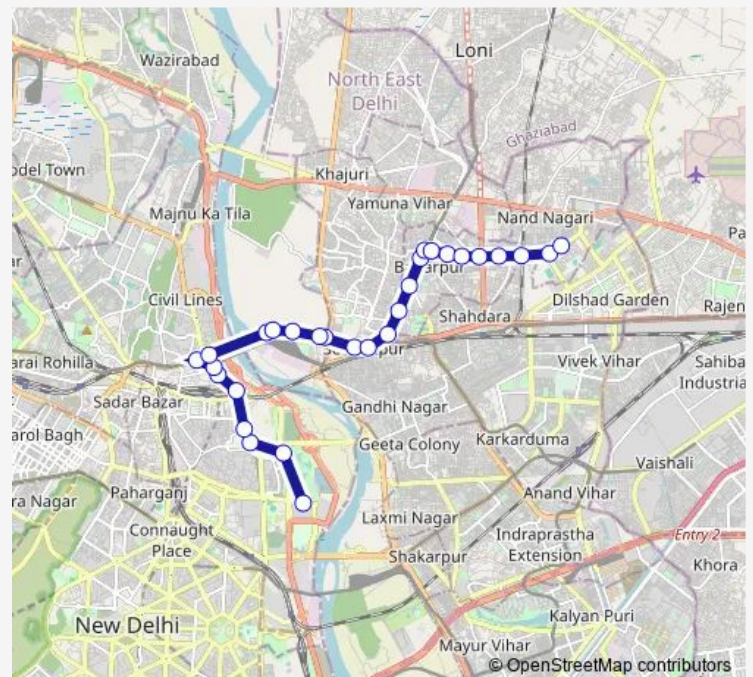

Zafrabad School

Mauj Pur

Babarpur Ext / Maujpur Crossing

Route schedule

Rajghat Gandhi Darshan — Nand Nagari Terminal

Monday 06:20-19:59

Tuesday 06:20-19:59

Wednesday 06:20-19:59

Thursday 06:20-19:59

Friday 06:20-19:59

Saturday 06:20-19:59

Sunday 06:20-19:59

Route info

Direction: Rajghat Gandhi Darshan

Stops: 29

Trip Duration: 0 hour 58 min

■ 205extup

BusMaps

Babarpur Extension

Shiv Mandir

Chajjupur

Jyoti Nagar / Durga Puri

Hardev Puri

Nathu Colony