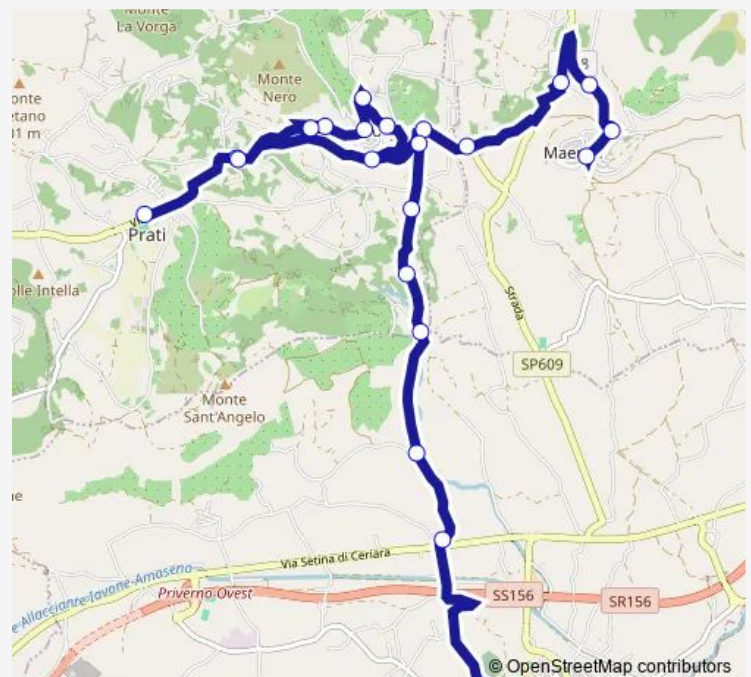

Roccagorga | Via Rocchegiana Via Voglia # f3637

Priverno | Via Rocchegiana Via Sant'Angelo # f3629

Priverno | Via Roccagora Via Schito # f3639

Route schedule

Maenza | Piazza Santa Reparata # f3379 — Priverno | Terminal Bus | Ist. Superiore T. Rossi # f3429

Monday	14:25
Tuesday	14:25
Wednesday	14:25
Thursday	14:25
Friday	14:25
Saturday	—
Sunday	—

Route info

Direction: Maenza | Piazza Santa Reparata # f3379

Stops: 23

Trip Duration: 0 hour 35 min

Maenza - Priverno # Pv56a