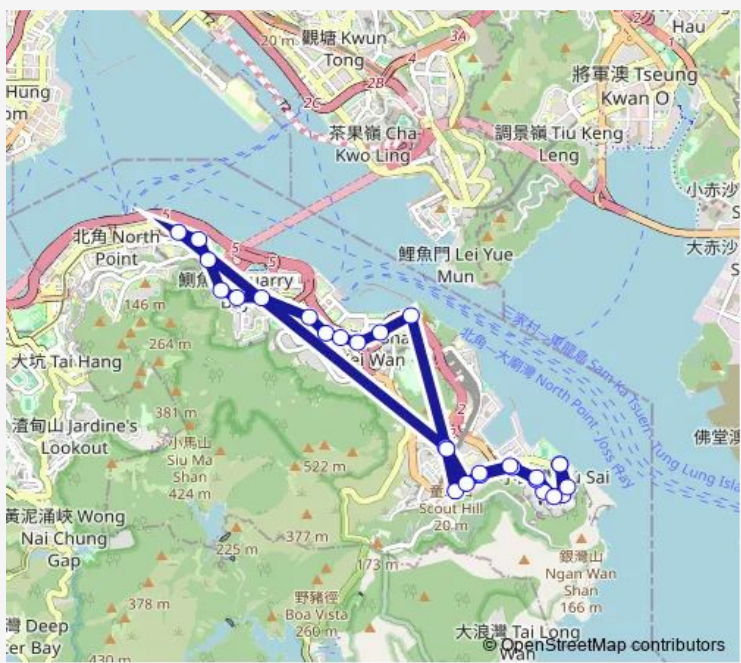

Route schedule
[Ctb] SIU SAI WAN (Island Resort)[Kmb+Ctb] Island Resort BUS Terminus/
Siu SAI WAN (Island Resort) — [Ctb] SIU SAI WAN (Island Resort)[Kmb+Ctb] Island Resort BUS Terminus/
Siu SAI WAN (Island Resort)

Monday	06:40-08:45
Tuesday	06:40-08:45
Wednesday	06:40-08:45
Thursday	06:40-08:45
Friday	06:40-08:45
Saturday	06:40-17:00
Sunday	07:00

Route info
Direction: [Ctb] SIU SAI WAN (Island Resort)[Kmb+Ctb] Island Resort BUS Terminus/
Siu SAI WAN (Island Resort)
Stops: 28
Trip Duration: 0 hour 35 min