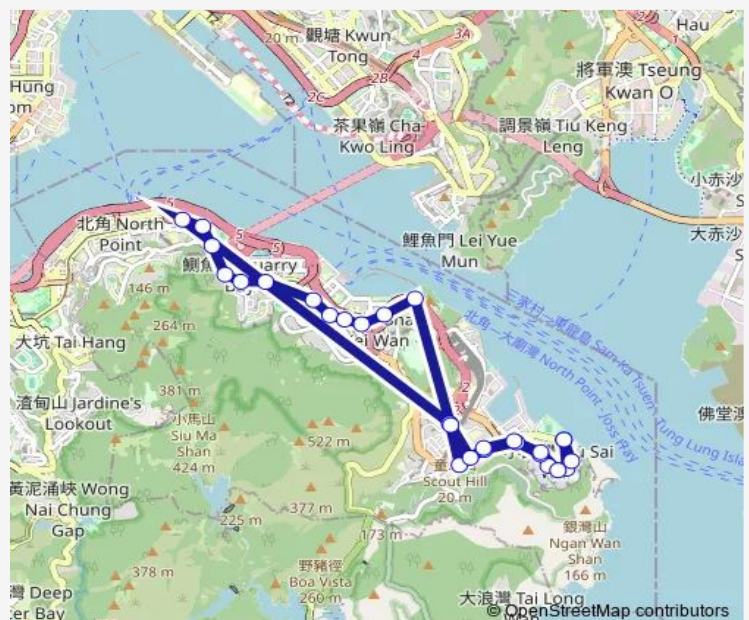

[Ctb] Chong Gene Hang College, Island Eastern Corridor

[Ctb] Healthy Village, King'S Road[[Kmb+Ctb] Healthy Village/
Healthy Village, King'S Road[[Kmb] Healthy Village

[Ctb] Model Housing Estate, King'S Road[[Kmb+Ctb] Model Housing Estate/
Model Housing Estate, King'S Road

[Ctb] North Point Government Primary School, King'S Road[[Kmb+Ctb] North Point Government Primary School/
North Point Government Primary School,

Route schedule

[Ctb] SIU SAI WAN (Island Resort)[[Kmb+Ctb] Island Resort BUS Terminus/
Siu SAI WAN (Island Resort) — [Ctb] SIU SAI WAN (Island Resort)[[Kmb+Ctb] Island Resort BUS Terminus/
Siu SAI WAN (Island Resort)

Monday	06:40-08:45
Tuesday	06:40-08:45
Wednesday	06:40-08:45
Thursday	06:40-08:45
Friday	06:40-08:45
Saturday	06:40-17:00
Sunday	07:00

Route info

Direction: [Ctb] SIU SAI WAN (Island Resort)[[Kmb+Ctb] Island Resort BUS Terminus/
Siu SAI WAN (Island Resort)

Stops: 28

Trip Duration: 0 hour 35 min

King'S Road[[Kmb] North Point Government Primary School

[Ctb] Sunway Gardens, King'S Road[[Kmb+Ctb] Sunway Gardens/
Sunway Gardens, King'S Road[[Kmb] Sunway Gardens