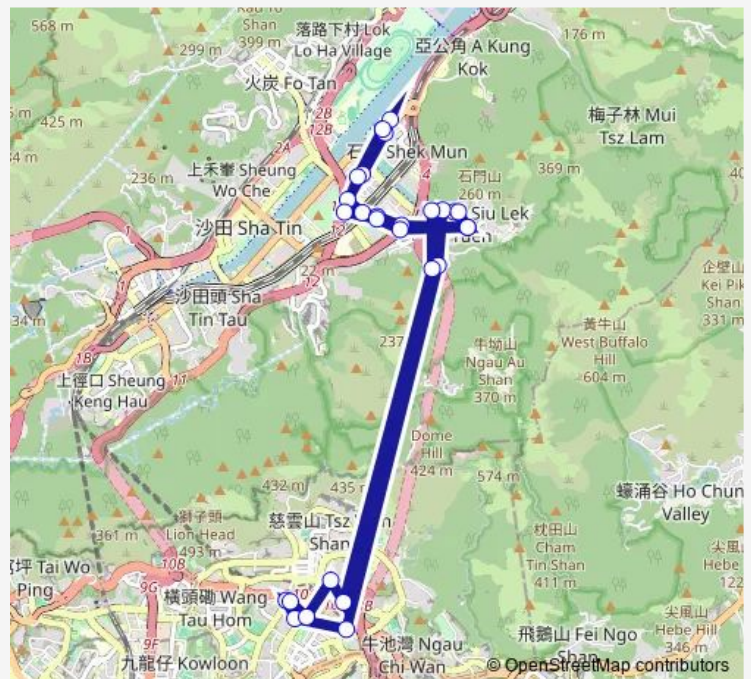

[Ctb] SIU LEK Yuen, SIU LEK Yuen Road/[Kmb] SIU LEK Yuen[[Lwb] SIU LEK Yuen

[Ctb] Tate'S Cairn Tunnel BUS-BUS Inter-change/[Kmb+Ctb] Tate'S Cairn Tunnel/
Tate'S Cairn Tunnel Toll Plaza/[Kmb] Tate'S Cairn Tunnel

Route schedule

[Kmb] Ravana Garden — [Kmb] Ravana Garden

Monday	05:40-21:30
Tuesday	05:40-21:30
Wednesday	05:40-21:30
Thursday	05:40-21:30
Friday	05:40-21:30
Saturday	05:40-22:20
Sunday	05:40-21:55

Route info

Direction: [Kmb] Ravana Garden

Stops: 28

Trip Duration: 0 hour 49 min

82X — Ravana Garden - Wong TAI SIN (Circular)

[Ctb] SZE MEI Street, Choi Hung Road[[Kmb+Ctb] SZE MEI Street, SAN PO Kong/
Sze MEI Street, Choi Hung Road[[Kmb] SZE MEI Street, SAN PO Kong