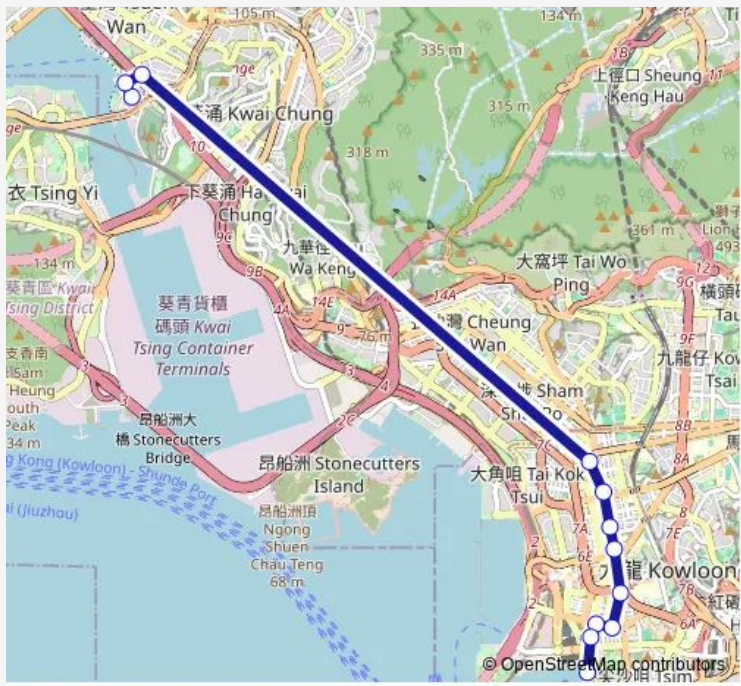

- [Kmb] Riviera Gardens BUS Terminus
- [Kmb] Waterside Plaza
- [Ctb] Lung TAK Street, Texaco Road|[Kmb] Lung TAK Street Tsuen Wan|[Lwb] Lung TAK Street Tsuen Wan
- [Ctb] Metropark Hotel Mongkok, LAI CHI KOK Road|[Kmb+Ctb] Arran Street Mong KOK/<Br>Metropark Hotel Mongkok, LAI CHI KOK Road|[Kmb] Arran Street Mong Kok
- [Ctb] Argyle Centre, Nathan Road|[Kmb] Mong KOK Station
- [Ctb] Sino Centre, Nathan Road|[Kmb] SOY Street Mong Kok
- [Ctb] Pitt Street, Nathan Road|[Kmb] Pitt Street YAU MA Tei
- [Kmb] Gascoigne Road
- [Ctb] Parkes Street, Jordan Road|[Kmb+Ctb] Parkes Street Jordan/<Br>Parkes Street, Jordan Road|[Kmb] Parkes Street Jordan
- [Ctb] Battery Street, Jordan Road|[Kmb+Ctb] Battery Street Jordan/<Br>Battery Street, Jordan Road|[Kmb] Battery Street Jordan
- [Ctb] WUI Cheung Road, Canton Road|[Kmb+Ctb] WUI Cheung Road/<Br>Wui Cheung Road, Canton Road|[Kmb] WUI Cheung Road
- [Kmb] China Ferry Terminal BUS Terminus

Route schedule

[Kmb] Riviera Gardens BUS Terminus — [Kmb] China Ferry Terminal BUS Terminus

Monday	07:48-08:24
Tuesday	07:48-08:24
Wednesday	07:48-08:24
Thursday	07:48-08:24
Friday	07:48-08:24
Saturday	07:50-08:24
Sunday	—

Route info

Direction: [Kmb] Riviera Gardens BUS Terminus

Stops: 12

Trip Duration: 0 hour 43 min

■ 238p — Tsuen WAN (Riviera Gardens) - China Ferry Terminal **BusMaps**

238p Bus time schedules and route maps are available in an offline PDF at [busmaps.com](https://busmaps.com). Use the [busmaps.com](https://busmaps.com) website to see live bus times, train schedule or subway schedule, and step-by-step directions for all public transit in Mong Kok