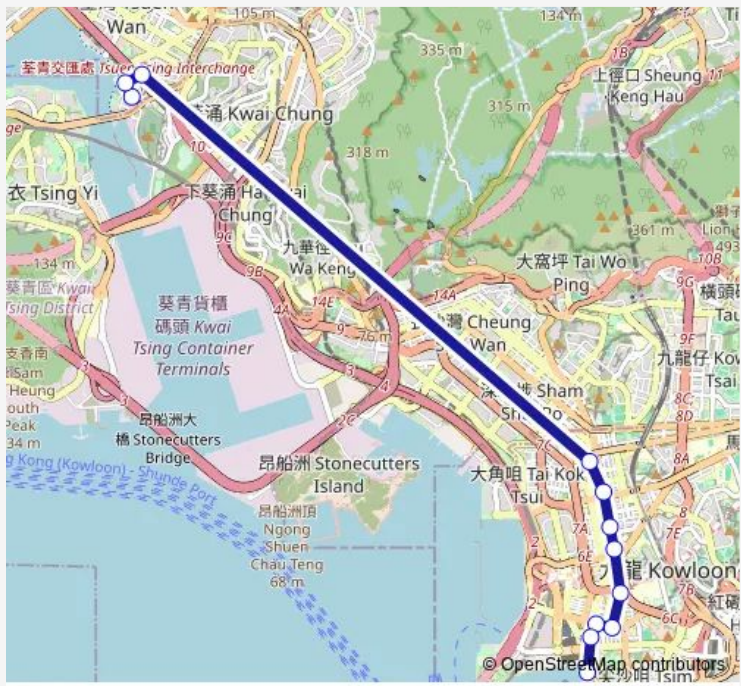

Bus 238P Tsuen WAN (Riviera Gardens) - China Ferry Terminal

[Go to website](#)

Direction
 [Kmb] Riviera Gardens BUS Terminus — [Kmb] China Ferry Terminal BUS Terminus

12 stops

[Open route schedule](#)

- [Kmb] Riviera Gardens BUS Terminus
- [Kmb] Waterside Plaza
- [Ctb] Lung TAK Street, Texaco Road|[Kmb] Lung TAK Street Tsuen Wan|[Lwb] Lung TAK Street Tsuen Wan
- [Ctb] Metropark Hotel Mongkok, LAI CHI KOK Road|[Kmb+Ctb] Arran Street Mong KOK/
Metropark Hotel Mongkok, LAI CHI KOK Road|[Kmb] Arran Street Mong Kok
- [Ctb] Argyle Centre, Nathan Road|[Kmb] Mong KOK Station
- [Ctb] Sino Centre, Nathan Road|[Kmb] SOY Street Mong Kok
- [Ctb] Pitt Street, Nathan Road|[Kmb] Pitt Street YAU MA Tei
- [Kmb] Gascoigne Road
- [Ctb] Parkes Street, Jordan Road|[Kmb+Ctb] Parkes Street Jordan/
Parkes Street, Jordan Road|[Kmb] Parkes Street Jordan
- [Ctb] Battery Street, Jordan Road|[Kmb+Ctb] Battery Street Jordan/
Battery Street, Jordan Road|[Kmb] Battery Street Jordan
- [Ctb] WUI Cheung Road, Canton Road|[Kmb+Ctb] WUI Cheung Road/
Wui Cheung Road, Canton Road|[Kmb] WUI Cheung Road
- [Kmb] China Ferry Terminal BUS Terminus

Route schedule

[Kmb] Riviera Gardens BUS Terminus — [Kmb] China Ferry Terminal BUS Terminus

Monday	07:48-08:24
Tuesday	07:48-08:24
Wednesday	07:48-08:24
Thursday	07:48-08:24
Friday	07:48-08:24
Saturday	07:50-08:24
Sunday	—

Route info

Direction: [Kmb] Riviera Gardens BUS Terminus

Stops: 12

Trip Duration: 0 hour 41 min

■ 238P — Tsuen WAN (Riviera Gardens) - China Ferry Terminal **BusMaps**

238P Bus time schedules and route maps are available in an offline PDF at busmaps.com. Use the busmaps.com website to see live bus times, train schedule or subway schedule, and step-by-step directions for all public transit in Mong Kok