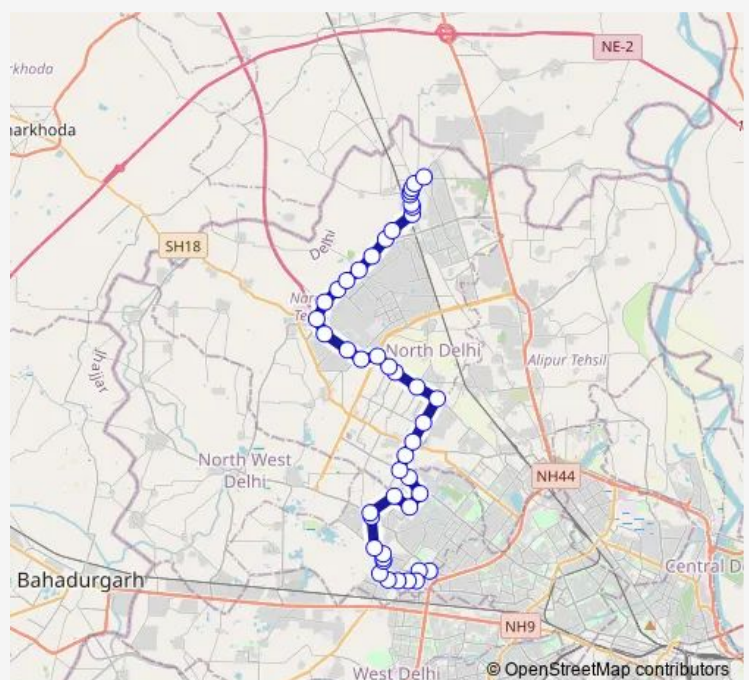

Thursday 07:29-19:44

Friday 07:29-19:44

Saturday 07:29-19:44

Sunday 07:29-19:44

Route info

Direction: D Block Mangol Puri (T)

Stops: 45

Trip Duration: 1 hour 56 min

919down

Rohini Sec 27/28 Crossing

Khera Khurd Check Post

Rohini Sector 34 Pkt 1

Rohini Sector 34 C2 C3

Yamuna Link Road 36/37 Crossing

Rajeev Ratan Aawas Yojna

Ganga Toli Mandir Bawana