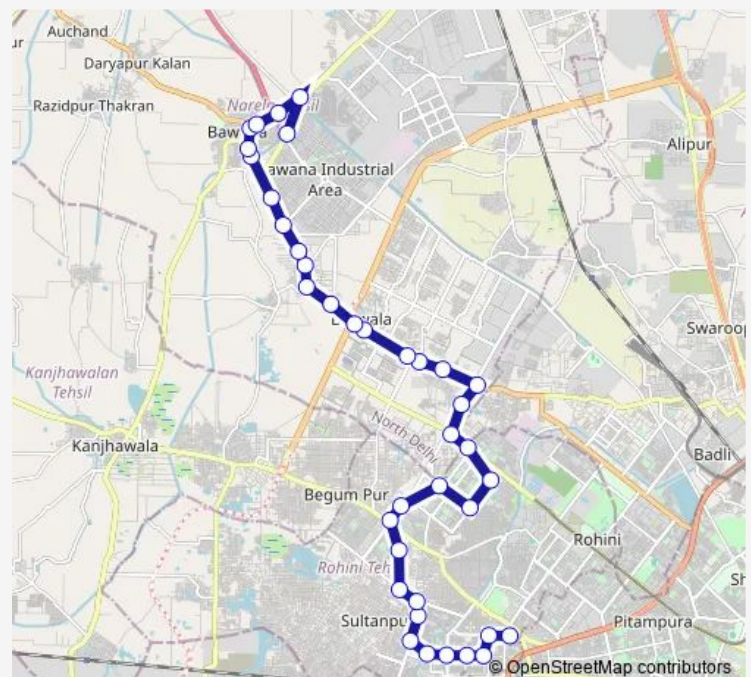

### Route schedule

D Block Mangol Puri (T) — Bawana Depot Sec 1 Crossing

Monday 05:34-20:45

Tuesday 05:34-20:45

Wednesday 05:34-20:45

Thursday 05:34-20:45

Friday 05:34-20:45

Saturday 05:34-20:45

### Route info

Direction: D Block Mangol Puri (T)

Stops: 38

Trip Duration: 1 hour 28 min

■ 919down

BusMaps

Prehladpur School

Jain Colony