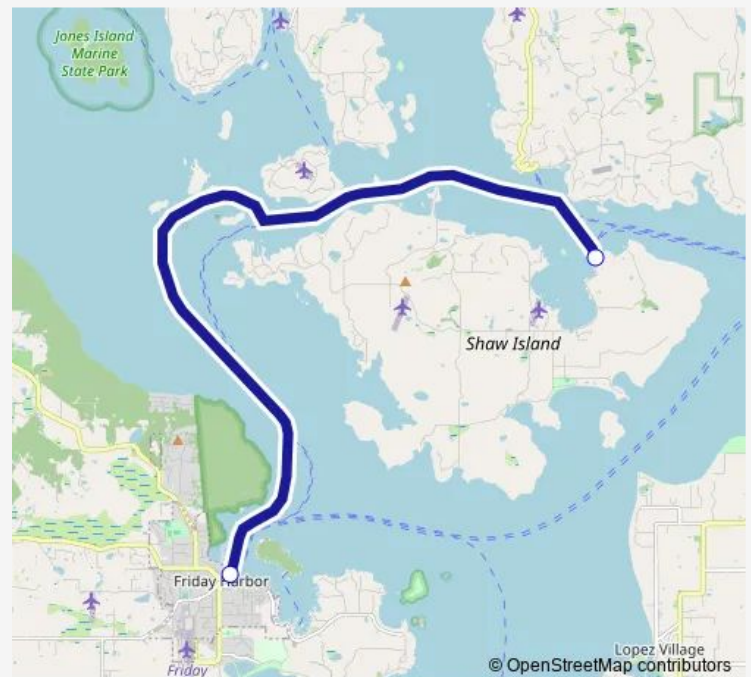

## Ferry Shaw Island - Friday Harbor

[Go to website](#)**Direction**

Shaw Island — Friday Harbor

2 stops

[Open route schedule](#)

Shaw Island

Friday Harbor

## Route schedule

Shaw Island — Friday Harbor

Monday	07:05-22:00
Tuesday	07:05-22:00
Wednesday	07:05-22:00
Thursday	07:05-22:00
Friday	07:05-22:00
Saturday	07:05-22:00
Sunday	07:05-22:00

## Route info

Direction: Shaw Island

Stops: 2

Trip Duration: 1 hour 0 min

■ Shaw Island - Friday Harbor

Ferry time schedules and route maps are available in an offline PDF at [busmaps.com](https://busmaps.com). Use the [busmaps.com](https://busmaps.com) website to see live bus times, train schedule or subway schedule, and step-by-step directions for all public transit in Friday Harbor