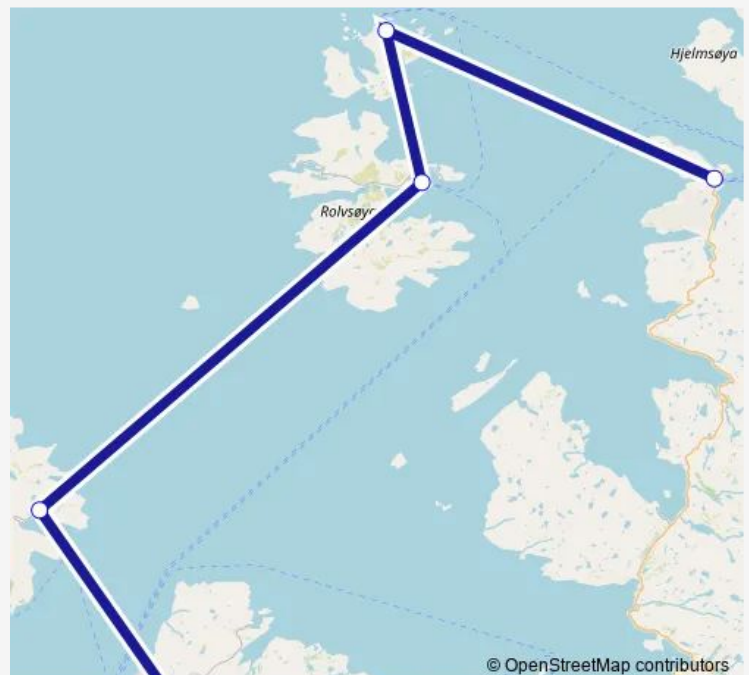

# Ferry B355 Rolvsøyxpressen

[Go to website](#)**Direction**

Havøysund kai — Hammerfest havn

5 stops

[Open route schedule](#)

Havøysund kai

Ingøy kai

Gunnarnes kai

Akkarfjord kombibåtkai Sørøya

Hammerfest havn

**Route schedule**

Havøysund kai — Hammerfest havn

Monday	16:30
Tuesday	—
Wednesday	07:00
Thursday	16:30
Friday	05:55
Saturday	—
Sunday	16:30

**Route info**

Direction: Havøysund kai

Stops: 5

Trip Duration: 2 hour 55 min

© OpenStreetMap contributors

■ B355 — Rolvsøyxpressen

**BusMaps**

**Direction**

Hammerfest havn — Havøysund kai

5 stops

[Open route schedule](#)

Hammerfest havn

Akkarfjord kombibåtkai Sørøya

Gunnarnes kai

Ingøy kai

Havøysund kai