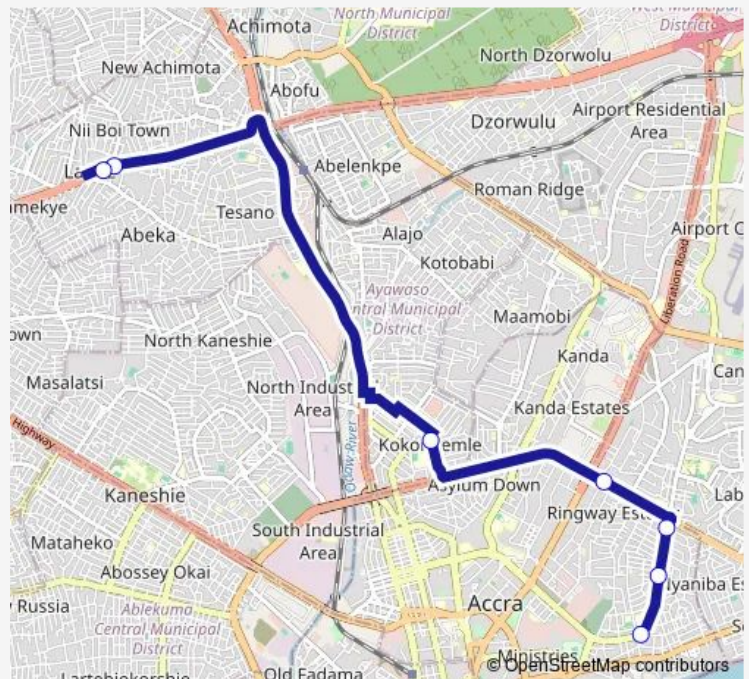

Bus 055b Osu Blow Up to Abeka lapaz

[Go to website](#)

Direction

Terminal Osu Blow Up — Terminal Abeka lapaz

7 stops

[Open route schedule](#)

Terminal Osu Blow Up

Frankies

Koala Supermarket

Police Head Quarters

Baypot

Nii Boiman

Terminal Abeka lapaz

Route schedule

Terminal Osu Blow Up — Terminal Abeka lapaz

Monday 12:13

Tuesday 12:13

Wednesday 12:13

Thursday 12:13

Friday 12:13

Saturday 12:13

Sunday 12:13

Route info

Direction: Terminal Osu Blow Up

Stops: 7

Trip Duration: 1 hour 21 min

055b — Osu Blow Up to Abeka lapaz

055b Bus time schedules and route maps are available in an offline PDF at busmaps.com. Use the busmaps.com website to see live bus times, train schedule or subway schedule, and step-by-step directions for all public transit in Accra