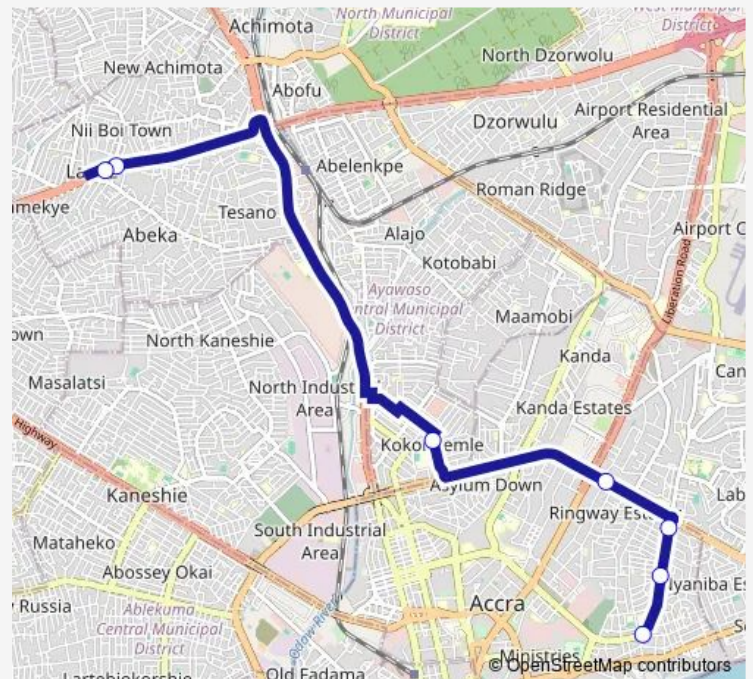

### Direction

Terminal Osu Blow Up — Terminal Abeka lapaz

7 stops

[Open route schedule](#)

Terminal Osu Blow Up

Frankies

Koala Supermarket

Police Head Quarters

Baypot

Nii Boiman

Terminal Abeka lapaz

### Route schedule

Terminal Osu Blow Up — Terminal Abeka lapaz

Monday 12:13

Tuesday 12:13

Wednesday 12:13

Thursday 12:13

Friday 12:13

Saturday 12:13

### Route info

Direction: Terminal Osu Blow Up

Stops: 7

Trip Duration: 1 hour 21 min

■ 055B — Osu Blow Up to Abeka lapaz

055B Bus time schedules and route maps are available in an offline PDF at [busmaps.com](https://busmaps.com). Use the [busmaps.com](https://busmaps.com) website to see live bus times, train schedule or subway schedule, and step-by-step directions for all public transit in Accra