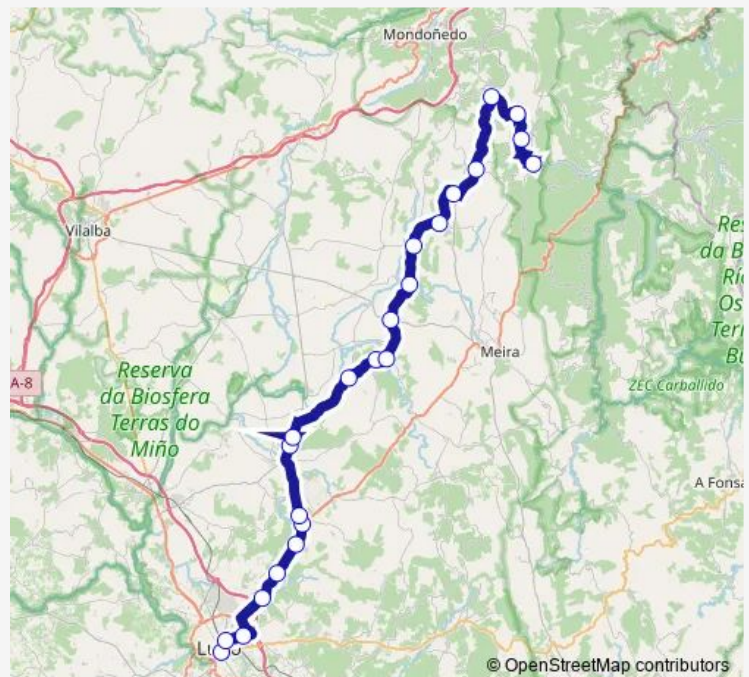

Thursday 06:50-13:00

Friday 06:50-13:00

Saturday —

Sunday —

Route info

Direction: Rodrigas

Stops: 23

Trip Duration: 1 hour 35 min

■ XG636004 — Rodrigas-Lugo E.A.

P.Bus C/Avda Adolfo Suare

Lugo E.A.

Direction

Lugo E.A. — Rodrigas

23 stops

[Open route schedule](#)

Lugo E.A.

Monday 14:30-19:15

Tuesday 14:30-19:15

Wednesday 14:30-19:15

Thursday 14:30-19:15

Friday 14:30-19:15

Saturday —

Sunday —

Route info