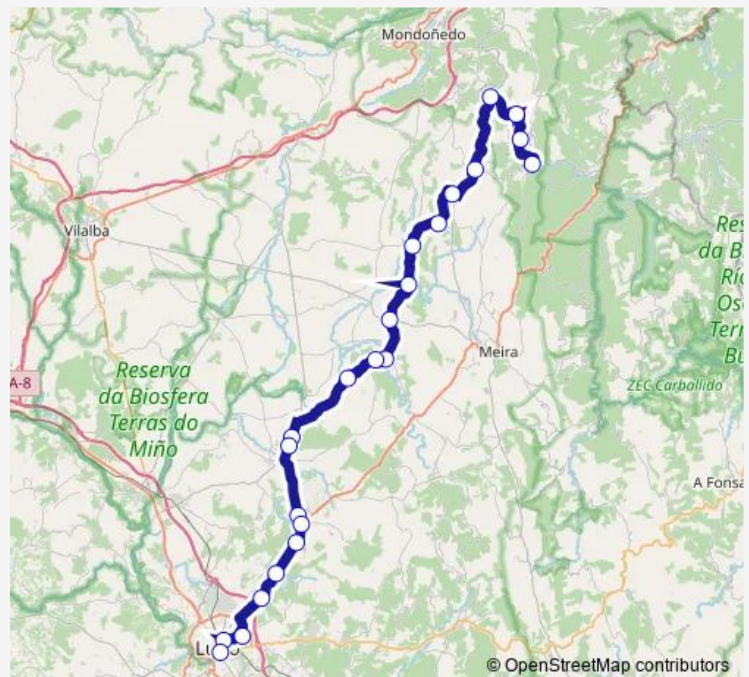

Thursday 06:50-13:00

Friday 06:50-13:00

Saturday —

Sunday —

Route info

Direction: Rodrigas

Stops: 23

Trip Duration: 1 hour 35 min

■ Xg636004 — Rodrigas-Lugo E.A.

P.Bus C/Avda Adolfo Suare

Lugo E.A.

Direction

Lugo E.A. — Rodrigas

23 stops

[Open route schedule](#)

Lugo E.A.

Monday 14:30-19:15

Tuesday 14:30-19:15

Wednesday 14:30-19:15

Thursday 14:30-19:15

Friday 14:30-19:15

Saturday —

Sunday —

Route info