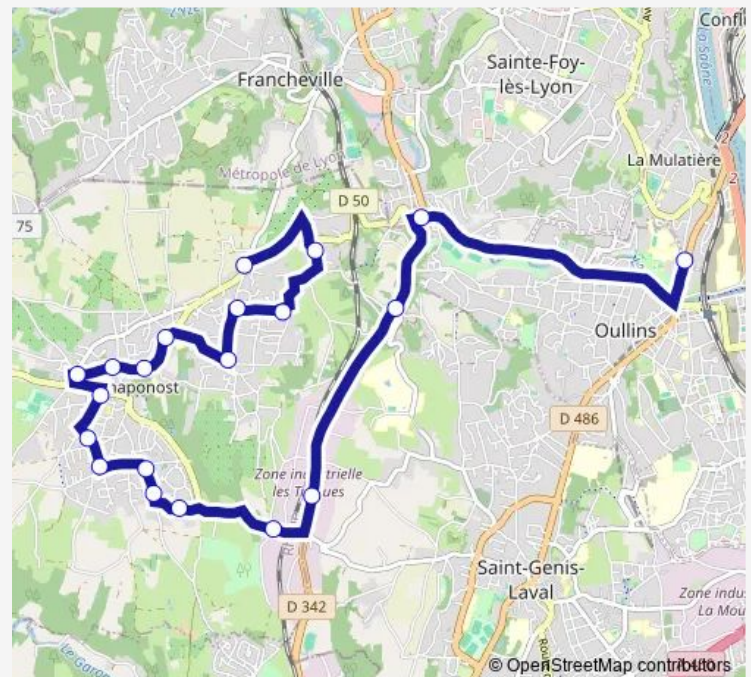

Route schedule

Chaponost - LA Madone — LA Mulatiere - Lycee Bellevue

Monday 06:55

Tuesday 06:55

Wednesday 06:55

Thursday 06:55

Friday 06:55

Saturday —

Sunday —

Route info

Direction: Chaponost - LA Madone

Stops: 12

Trip Duration: 0 hour 30 min

Direction

Oullins - BAS DES Chassagnes — Chaponost - Plat DE L'Air

20 stops

[Open route schedule](#)

Oullins - BAS DES Chassagnes

STE FOY - Aqueduc DE Beaunant

STE FOY - Chapelle DE Beaunant

Chaponost - LE Caillou

Chaponost - Gare SnCF

Chaponost - LE Gilbertin

Chaponost - LA Chaize