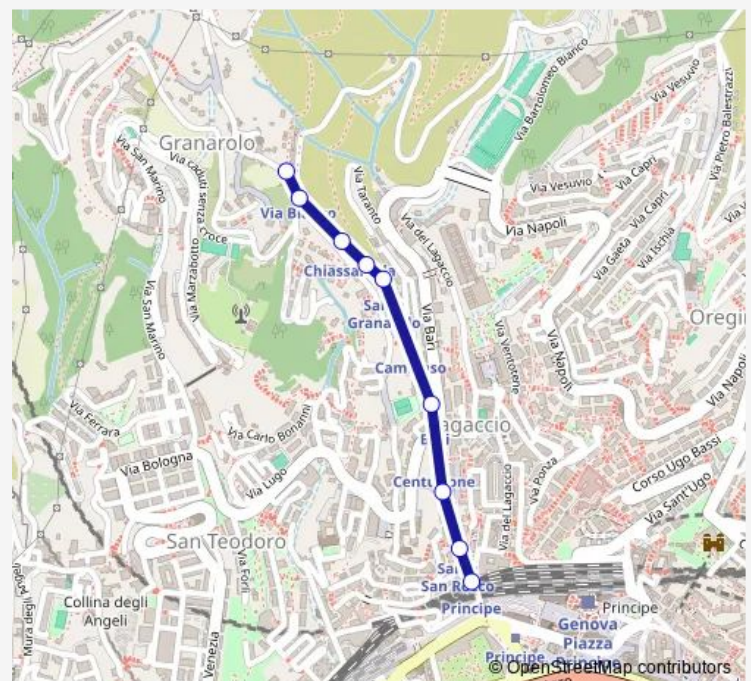

Funicular FGR Cremagliera Principe-Granarolo

[Go to website](#)

Direction

Principe/IMP Spec — Granarolo/IMP Spec

9 stops

[Open route schedule](#)

Principe/IMP Spec

Salita S. Rocco/IMP Spec

Centurione/IMP Spec

Bari/IMP Spec

Cambiaso/IMP Spec

Salita Granarolo/IMP Spec

Chiassaiuola/IMP Spec

VIA B. Bianco/IMP Spec

Granarolo/IMP Spec

Route schedule

Route info

Direction: Principe/IMP Spec

Stops: 9

Trip Duration: 0 hour 13 min

■ FGR — Cremagliera Principe-Granarolo

Direction

Granarolo/IMP Spec — Principe/IMP Spec

9 stops

Route info

Direction: Granarolo/IMP Spec

Stops: 9

Trip Duration: 0 hour 15 min

FGR Funicular time schedules and route maps are available in an offline PDF at busmaps.com. Use the busmaps.com website to see live bus times, train schedule or subway schedule, and step-by-step directions for all public transit in Genoa