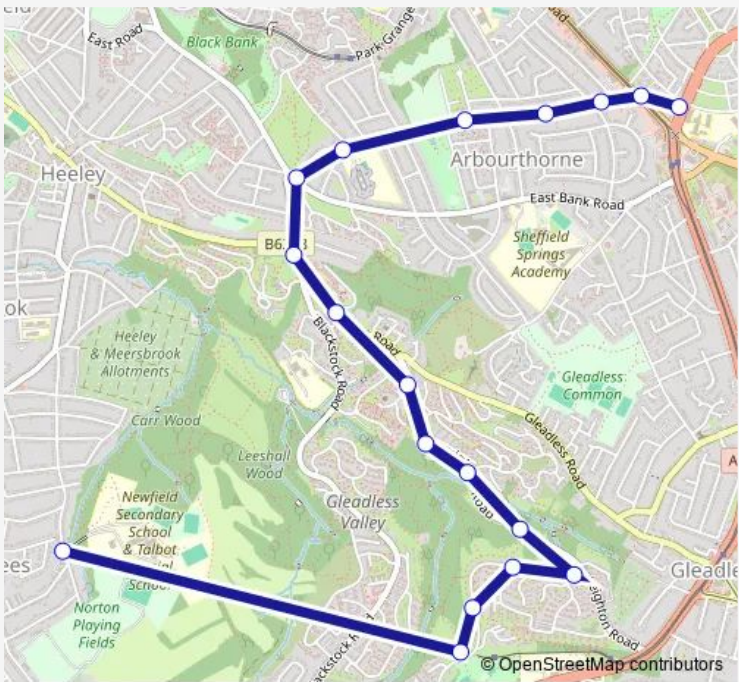

Bus 718 Newfield School - Manor Top

[Go to website](#)

**Direction**  
 Lees Hall Road/Harvey Clough Road — Prince of Wales Road/City Road  
 18 stops  
[Open route schedule](#)

- Lees Hall Road/Harvey Clough Road
- Raeburn Road/Raeburn Close
- Raeburn Road/Morland Road
- Raeburn Road/Morland Road
- Raeburn Road/Leighton Road
- Leighton Road/Fleury Road
- Leighton Road/Fleury Road
- Leighton Road/Fleury Road
- Leighton Road/Spotswood Mount
- Gleadless Road/Newfield Green
- Gleadless Road/Daresbury Road
- East Bank Road/Eastern Crescent
- Eastern Avenue/Eastern Drive
- Eastern Avenue/Algar Road
- Eastern Avenue/Dagnam Road
- Eastern Avenue/Edenhall Road
- City Road/Eastern Avenue
- Prince of Wales Road/City Road

Route schedule  
 Lees Hall Road/Harvey Clough Road — Prince of Wales Road/City Road

Monday	14:48
Tuesday	14:48
Wednesday	14:48
Thursday	14:48
Friday	14:48
Saturday	—
Sunday	—

**Route info**  
 Direction: Lees Hall Road/Harvey Clough Road  
 Stops: 18  
 Trip Duration: 0 hour 23 min

718 Bus time schedules and route maps are available in an offline PDF at [busmaps.com](https://busmaps.com). Use the [busmaps.com](https://busmaps.com) website to see live bus times, train schedule or subway schedule, and step-by-step directions for all public transit in Sheffield