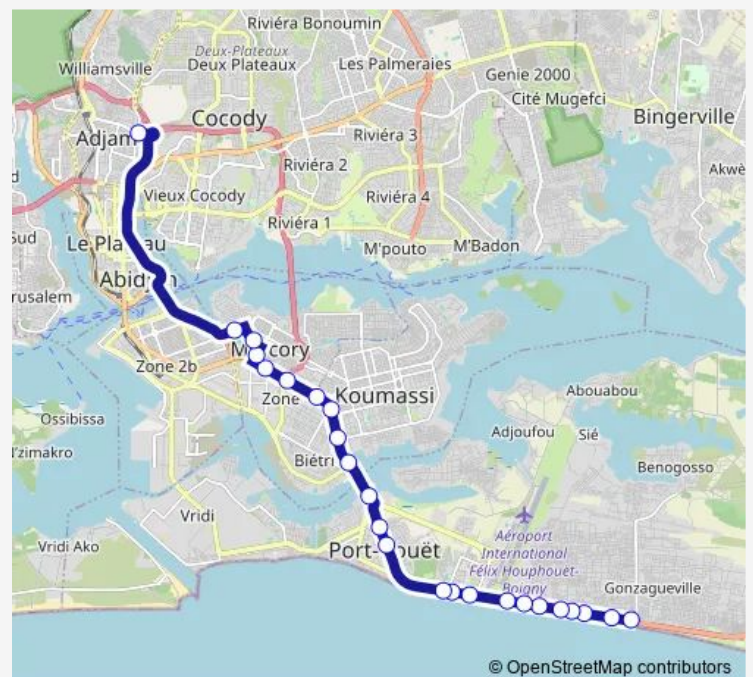

### Route schedule

Terminus Gonzagueville — Adjamé Liberté

Monday 06:00

Tuesday 06:00

Wednesday 06:00

Thursday 06:00

Friday 06:00

Saturday 06:00

### Route info

Direction: Terminus Gonzagueville

Stops: 24

Trip Duration: 0 hour 50 min

718 — Adjamé Liberté ↔ Gonzagueville

Hôtel Hamanieh

Station Total Marcory

Adjamé Liberté

## Direction

Adjamé Liberté — Terminus Gonzagueville

25 stops

[Open route schedule](#)

Adjamé Liberté

Piscine Etat

Pharmacie des Lagunes

Hôtel Hamanieh