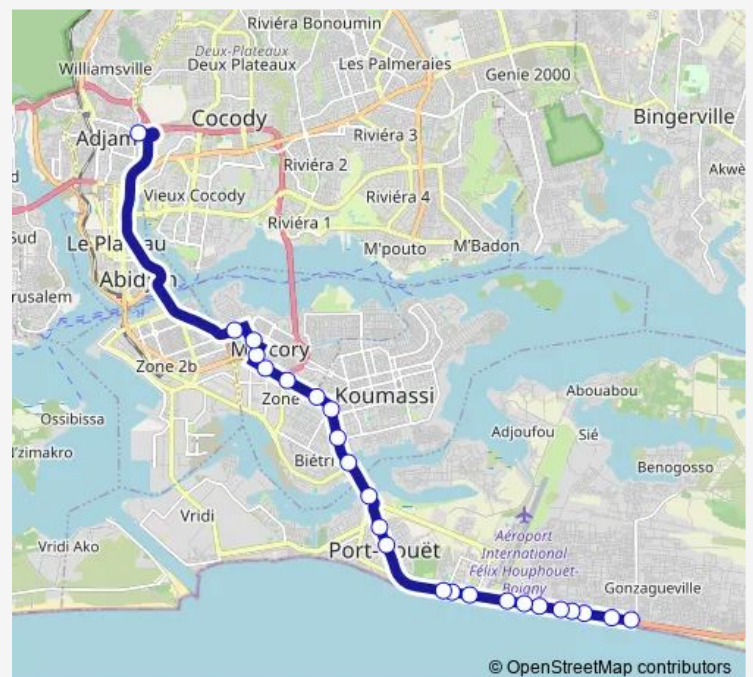

Thursday 06:00

Friday 06:00

Saturday 06:00

Sunday 06:00

Route info

Direction: Terminus Gonzagueville

Stops: 24

Trip Duration: 0 hour 50 min

© OpenStreetMap contributors

718 — Adjamé Liberté ↔ Gonzagueville

BusMaps

Hôtel Hamanieh

Station Total Marcory

Adjamé Liberté

Direction

Adjamé Liberté — Terminus Gonzagueville

25 stops

[Open route schedule](#)

Adjamé Liberté

Piscine Etat

Pharmacie des Lagunes

Hôtel Hamanieh

Sitel Carrefour Marcory

CAP SUD Marcory

Thursday 06:00

Friday 06:00

Saturday 06:00

Sunday 06:00

Route info

Direction: Adjamé Liberté

Stops: 25

Trip Duration: 1 hour 50 min