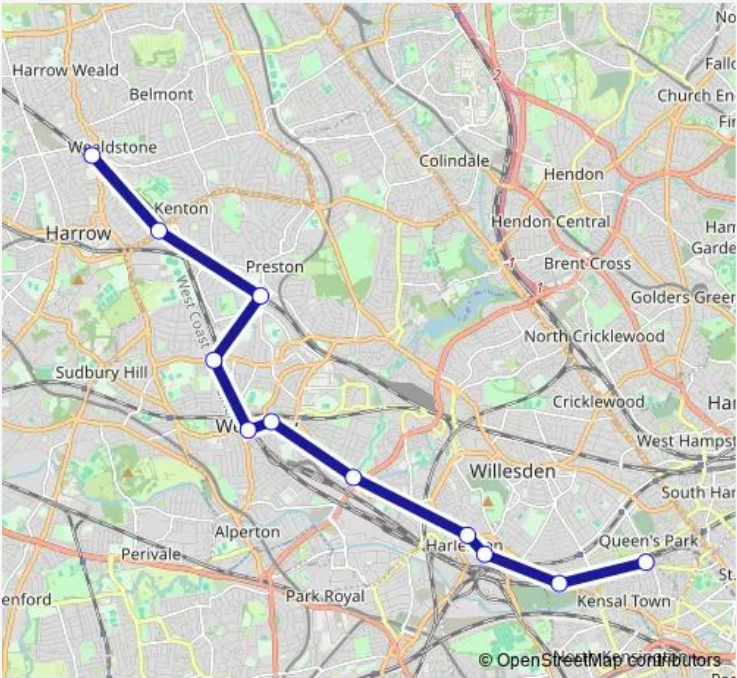

Bus 718 Harrow & Wealdstone - Stonebridge Park - Queen's Park (All Stops)

[Go to website](#)

Direction
 Harrow & Wealdstone Station — Queen's Park Station (London)
 11 stops
[Open route schedule](#)

- Harrow & Wealdstone Station
- Kenton Station
- Preston Road Station
- North Wembley Station
- Wembley Central Station
- Wembley Triangle
- Stonebridge Park Station / Point Place
- Tavistock Road
- Willesden Junction Station
- Kensal Green Station
- Queen's Park Station (London)

Route schedule
 Harrow & Wealdstone Station — Queen's Park Station (London)

Monday	04:53-23:47
Tuesday	00:02-23:47
Wednesday	04:53-23:47
Thursday	04:53-23:47
Friday	04:53-23:47
Saturday	04:53-23:47
Sunday	04:53-23:47

Route info
 Direction: Harrow & Wealdstone Station
 Stops: 11
 Trip Duration: 0 hour 56 min

718 — Harrow & Wealdstone - Stonebridge Park - Queen's Park (All Stops) **BusMaps**

Direction

Queen's Park Station (London) — Harrow & Wealdstone Station

Sunday 05:16

Route info

Direction: Stonebridge Park Station / Point Place

Stops: 7

Trip Duration: 0 hour 30 min

Direction

Queen's Park Station (London) — Harrow & Wealdstone Station

11 stops