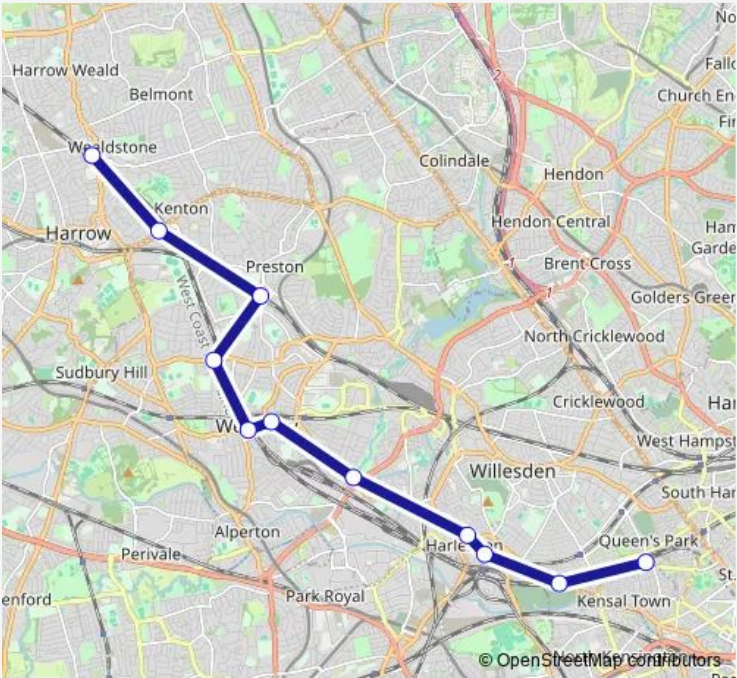

# Bus 718 Harrow & Wealdstone - Stonebridge Park - Queen's Park (All Stops)

[Go to website](#)

**Direction**  
 Queen's Park Station (London) — Harrow & Wealdstone Station  
 11 stops  
[Open route schedule](#)

Route schedule  
 Queen's Park Station (London) — Harrow & Wealdstone Station

Monday	00:00-00:10
Tuesday	—
Wednesday	—
Thursday	—
Friday	—
Saturday	05:16-23:50
Sunday	00:00-23:50

**Route info**  
 Direction: Queen's Park Station (London)  
 Stops: 11  
 Trip Duration: 1 hour 1 min

## Route schedule

Harrow &amp; Wealdstone Station — Queen's Park Station (London)

Monday 00:13

Tuesday —

Wednesday —

Thursday —

Friday —

Saturday 05:13-23:54

## Route info

Direction: Harrow &amp; Wealdstone Station

Stops: 11

Trip Duration: 1 hour 4 min

718 Bus time schedules and route maps are available in an offline PDF at busmaps.com. Use the busmaps.com website to see live bus times, train schedule or subway schedule, and step-by-step directions for all public transit in Wembley