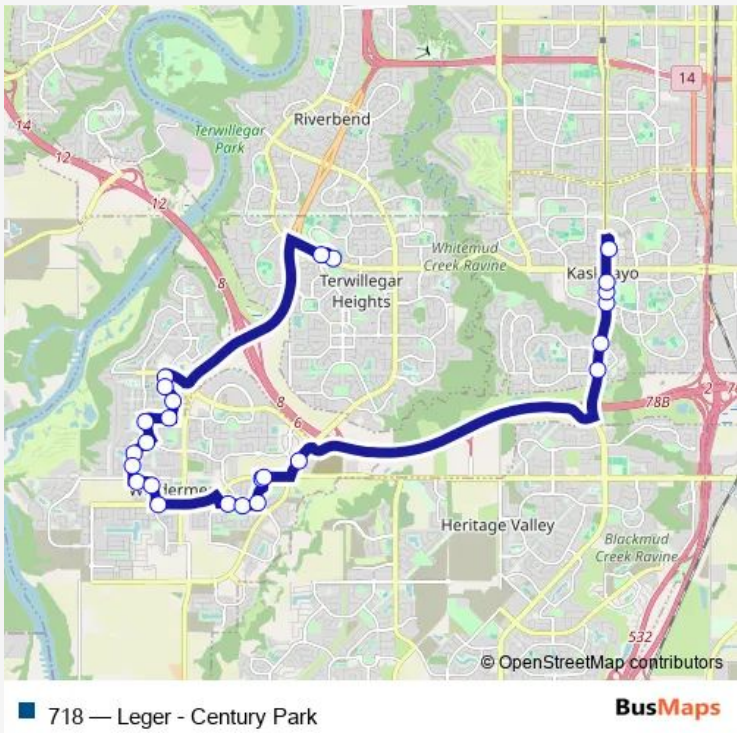

**Bus 718 Leger - Century Park**

[Go to website](#)

**Direction**  
 Century Park Transit Centre Bay G — Leger Transit Centre Bay J  
 26 stops  
[Open route schedule](#)

- Century Park Transit Centre Bay G
- 111 Street & Saddleback Road S Ent
- 111 Street & 12 Avenue
- 111 Street & 9 Avenue
- Rabbit Hill Road & Ellerslie Road SW
- Glenridding Gate & Ellerslie Road Sw
- Glenridding Way & 13 Avenue SW
- Glenridding Way & Glenridding Boulevard SW
- 162 Street & Glenridding Boulevard SW
- 164 Street & Glenridding Boulevard SW
- Armour Bend & Ellerslie Road SW
- 170 Street & Hiller Road SW
- 175 Street & Hiller Road SW
- 175 Street & 10 Avenue Sw
- 178 Street & 10 Avenue Sw
- Wright Drive & 8 Avenue SW
- 178 Street & Wright Drive SW
- 174 Street & Washburn Drive Sw
- Washburn Drive & Wates Link SW
- Watchers Way & Wates Link SW
- Windermere Way & Wates Link SW

**Route info**  
 Direction: Century Park Transit Centre Bay G  
 Stops: 26  
 Trip Duration: 0 hour 34 min

Windermere Way & Windermere Boulevard SW

Windermere Way & Windermere Boulevard SW

Windermere Way & Windermere Boulevard SW

Towne Centre Boulevard & 23 Avenue

Leger Transit Centre Bay J

## Direction

Leger Transit Centre Bay J — Century Park Transit Centre Bay G

25 stops

[Open route schedule](#)

Leger Transit Centre Bay J

Leger Road & 23 Avenue

Windermere Way & Windermere Boulevard

Windermere Way & Windermere Boulevard SW