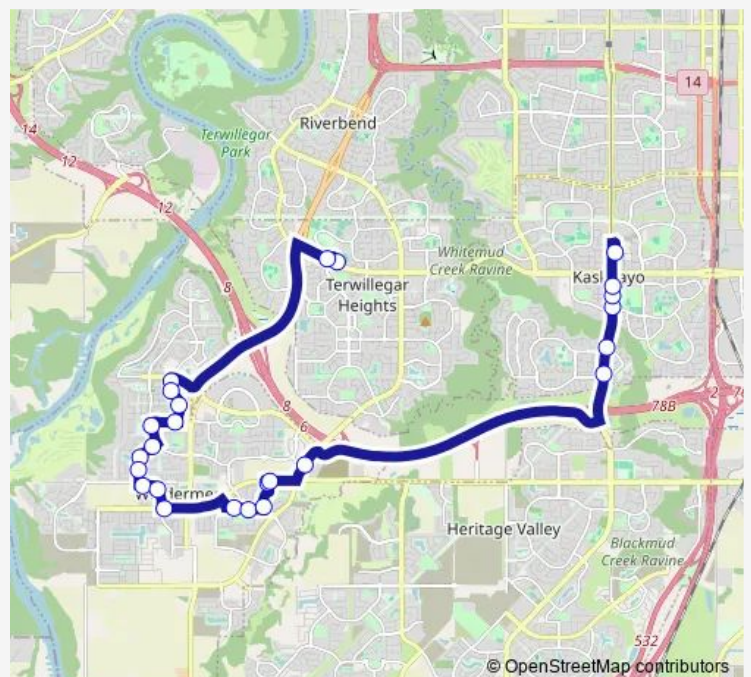

174 Street & Washburn Drive Sw

Washburn Drive & Wates Link Sw

Watchers Way & Wates Link Sw

Windermere Way & Wates Link Sw

Route schedule

Century Park Transit Centre Bay G — Leger Transit Centre Bay F

Monday 05:21-21:39

Tuesday 05:21-21:39

Wednesday 05:21-21:39

Thursday 05:21-21:39

Friday 05:21-21:39

Saturday 07:47-20:52

Sunday 08:27-21:05

Route info

Direction: Century Park Transit Centre Bay G

Stops: 26

Trip Duration: 0 hour 40 min

718 — Leger - Century Park

Windermere Way & Windermere Boulevard Sw

Windermere Way & Windermere Boulevard Sw

Windermere Way & Windermere Boulevard Sw

Towne Centre Boulevard & 23 Avenue

Leger Transit Centre Bay F

Direction

Leger Transit Centre Bay F — Century Park Transit Centre Bay G

25 stops

[Open route schedule](#)

Leger Transit Centre Bay F

Leger Road & 23 Avenue

Windermere Way & Windermere Boulevard