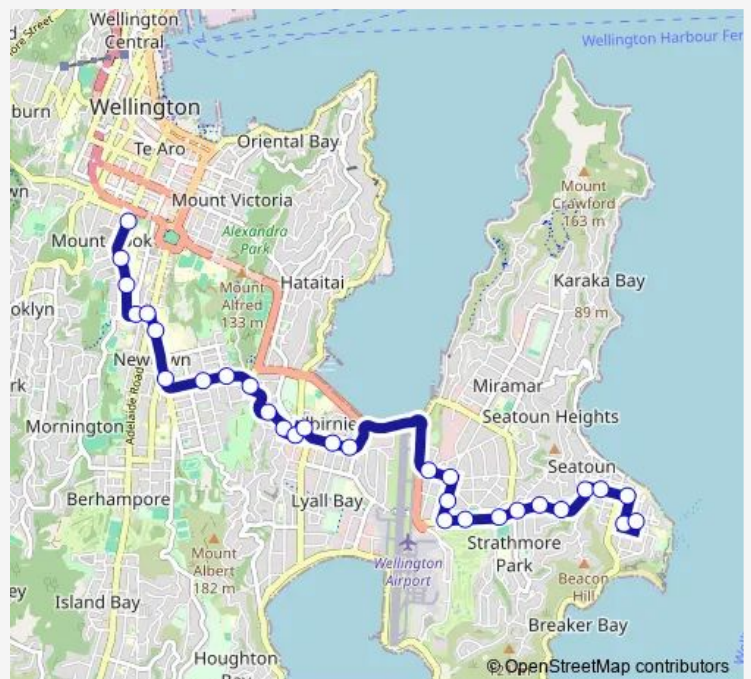

Wallace Street at Howard Street

Hutchison Road - Stop B

John Street at Adelaide Road

Wellington Hospital - Stop A

Riddiford Street at Newtown Shops (near 157)

Constable Street at Owen Street (near 77)

Constable Street at Coromandel Street (near 123)

Tuesday 15:30

Wednesday 15:30

Thursday 15:30

Friday 15:30

Saturday —

Sunday —

Route info

Direction: Taranaki Street (near 217)

Stops: 30

Trip Duration: 0 hour 30 min

718 — Wellington High School - Newtown - Seatoun

Broadway at The Quadrant

Strathmore Park Shops (opposite)

Broadway at Tio Tio Road

Broadway opposite Cavendish Square

Ferry Street at Dundas Street

Dundas Street at Falkirk Avenue

Dundas Street at Monro Street (near 55)

Monro Street at Seatoun Park

Seatoun - Hector Street

718 School Bus time schedules and route maps are available in an offline PDF at busmaps.com. Use the busmaps.com website to see live bus times, train schedule or subway schedule, and step-by-step directions for all public transit in Wellington