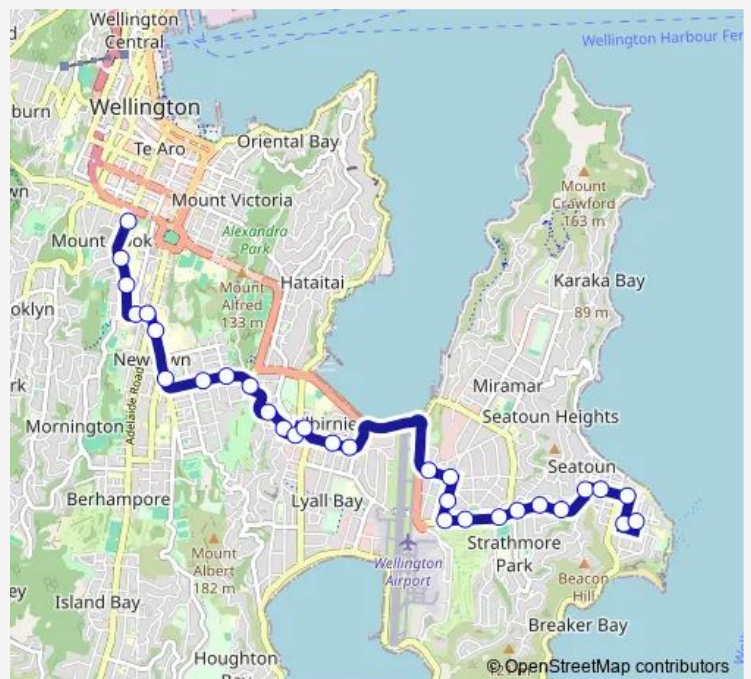

### Direction

Taranaki Street (near 217) — Seatoun - Hector Street

30 stops

[Open route schedule](#)

Taranaki Street (near 217)

Massey University - Wallace Street

Wallace Street at Howard Street

Hutchison Road - Stop B

### Route schedule

Taranaki Street (near 217) — Seatoun - Hector Street

Monday 15:30

Tuesday 15:30

Wednesday 15:30

Thursday 15:30

Friday 15:30

Saturday —

### Route info

Direction: Taranaki Street (near 217)

Stops: 30

Trip Duration: 0 hour 30 min

718 — Wellington High School - Newtown - Seatoun

Broadway at The Quadrant

Strathmore Park Shops (opposite)

Broadway at Tio Tio Road

Broadway opposite Cavendish Square

Ferry Street at Dundas Street

Dundas Street at Falkirk Avenue

Dundas Street at Monro Street (near 55)

Monro Street at Seatoun Park

Seatoun - Hector Street

718 School Bus time schedules and route maps are available in an offline PDF at [busmaps.com](https://busmaps.com). Use the [busmaps.com](https://busmaps.com) website to see live bus times, train schedule or subway schedule, and step-by-step directions for all public transit in Wellington