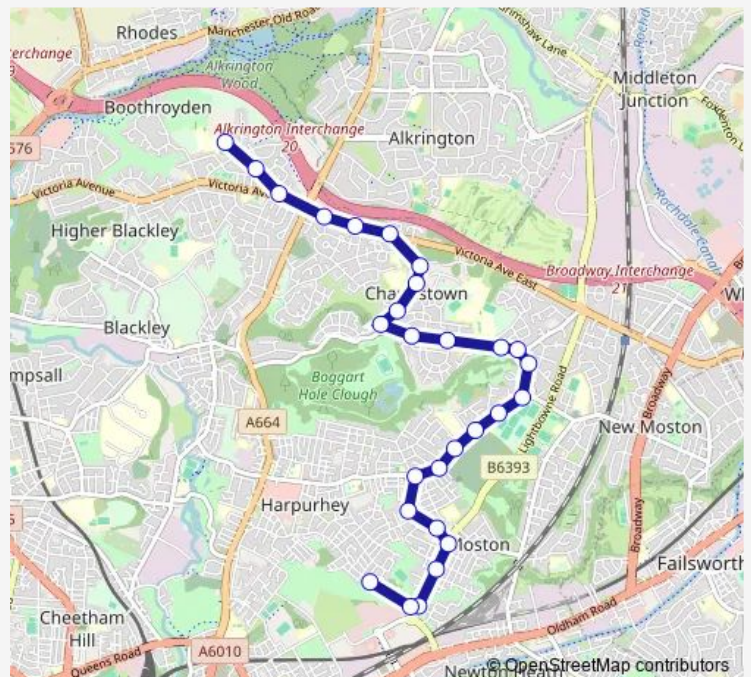

Bus 718 Our Lady's RC High School - Moston Vale

[Go to website](#)

Direction

Our Lady's RC High School — Holmfield Avenue

28 stops

[Open route schedule](#)

Our Lady's RC High School

Chain Road

Hill Lane

Rochdale Road

Newcliffe Road

Pennine Close

Mossfield Road

Children's Centre

Grange Drive

Selkirk Drive

Booth Hall Road

White Moss Shops

Elaine Avenue

Moston Lane

Shawford Road

Broadhurst Fields

Horncastle Road

Moston Cemetery

Blue Bell

Leighton Street

Ben Brierley

Route schedule

Our Lady's RC High School — Holmfield Avenue

Monday 15:05

Tuesday 15:05

Wednesday 15:05

Thursday 15:05

Friday 15:05

Saturday —

Sunday —

Route info

Direction: Our Lady's RC High School

Stops: 28

Trip Duration: 0 hour 24 min

718 — Our Lady's RC High School - Moston Vale