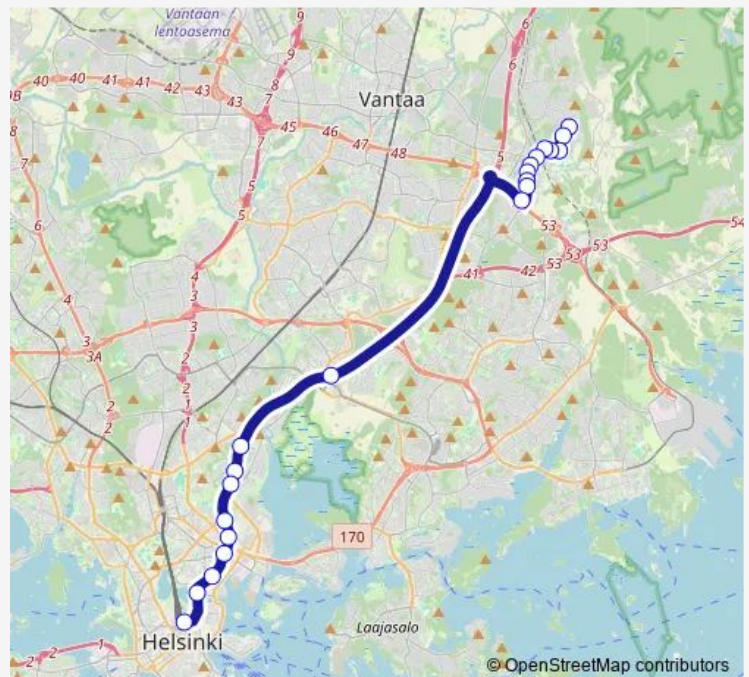

Thursday 05:50-09:13

Friday 05:50-09:13

Saturday —

Sunday —

Route info

Direction: Nissas

Stops: 21

Trip Duration: 0 hour 33 min