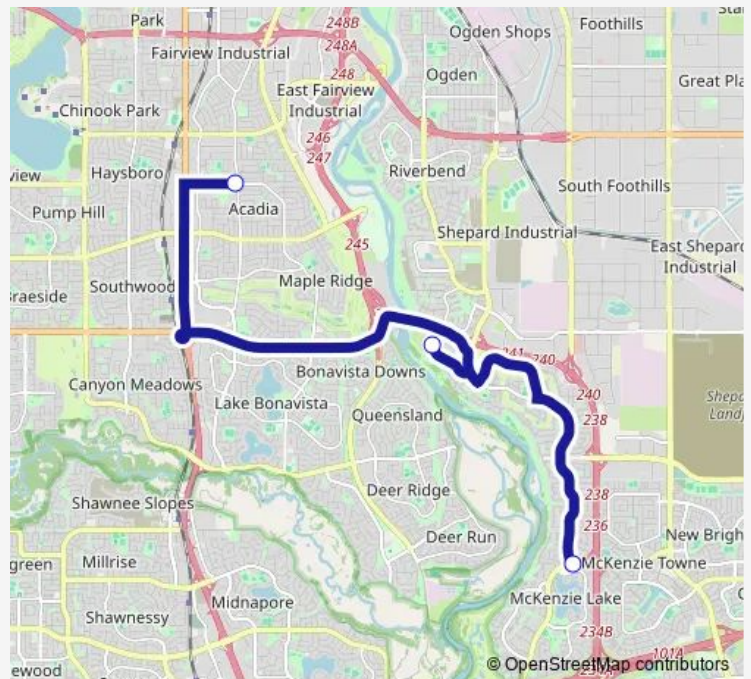

WB Douglasbank DR @ Douglasdale BV Se

NB Douglasbank DR @ N. of Douglasbank CR Se

WB Douglasbank DR @ Douglasbank CR Se

Douglasbank WY Terminal Se

Route schedule

NB Mount Mckenzie DR @ Mckenzie Lake BV Se — WB 90 AV SE @ Fairmount DR Se

Monday	08:13
Tuesday	08:13
Wednesday	08:13
Thursday	08:13
Friday	08:13
Saturday	—
Sunday	—

Route info

Direction: NB Mount Mckenzie DR @ Mckenzie Lake BV Se

Stops: 24

Trip Duration: 0 hour 37 min

718 — Beaverbrook/Douglasdale

EB Douglasbank DR @ Douglasbank CR Se

NB Douglasdale BV @ Douglasbank DR Se

WB 90 AV SE @ Fairmount DR Se

Direction

WB 90 AV SE @ Fairmount DR Se — EB Mckenzie Lake
BV @ Mount Mckenzie DR Se

3 stops

[Open route schedule](#)

Route info

Direction: WB 90 AV SE @ Fairmount DR Se

Stops: 3

Trip Duration: 0 hour 35 min

718 Bus time schedules and route maps are available in an offline PDF at busmaps.com. Use the busmaps.com website to see live bus times, train schedule or subway schedule, and step-by-step directions for all public transit in Heritage Pointe