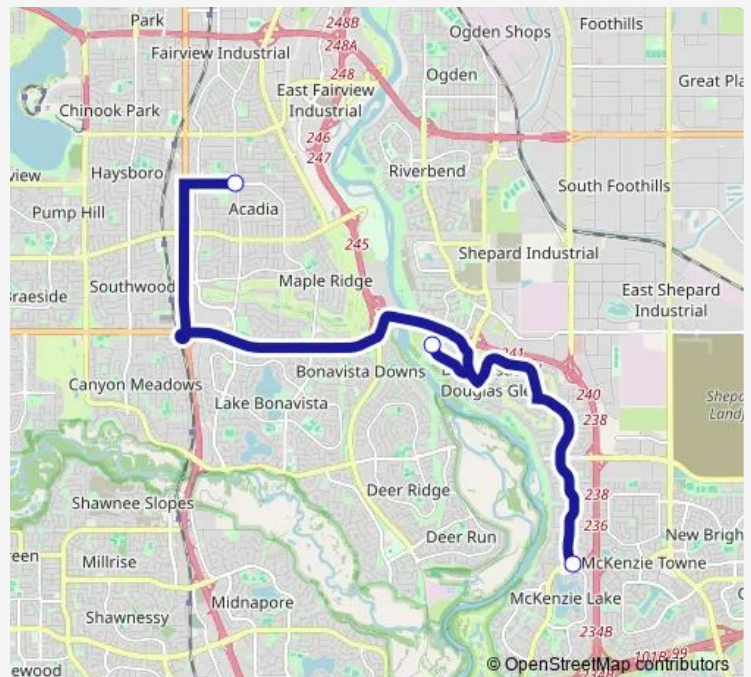

### Route schedule

NB Mount Mckenzie DR @ Mckenzie Lake BV Se — WB 90 AV SE @ Fairmount DR Se

Monday	08:13
Tuesday	08:13
Wednesday	08:13
Thursday	08:13
Friday	08:13
Saturday	—
Sunday	—

### Route info

Direction: NB Mount Mckenzie DR @ Mckenzie Lake BV Se

Stops: 24

Trip Duration: 0 hour 37 min

718 — Beaverbrook/Douglasdale

EB Douglasbank DR @ Douglasbank CR Se

NB Douglasdale BV @ Douglasbank DR Se

WB 90 AV SE @ Fairmount DR Se

**Direction**

WB 90 AV SE @ Fairmount DR Se — EB Mckenzie Lake  
BV @ Mount Mckenzie DR Se

3 stops

[Open route schedule](#)

WB 90 AV SE @ Fairmount DR Se

Douglasbank WY Terminal Se

**Route info**

Direction: WB 90 AV SE @ Fairmount DR Se

Stops: 3

Trip Duration: 0 hour 35 min

718 Bus time schedules and route maps are available in an offline PDF at busmaps.com. Use the busmaps.com website to see live bus times, train schedule or subway schedule, and step-by-step directions for all public transit in Heritage Pointe