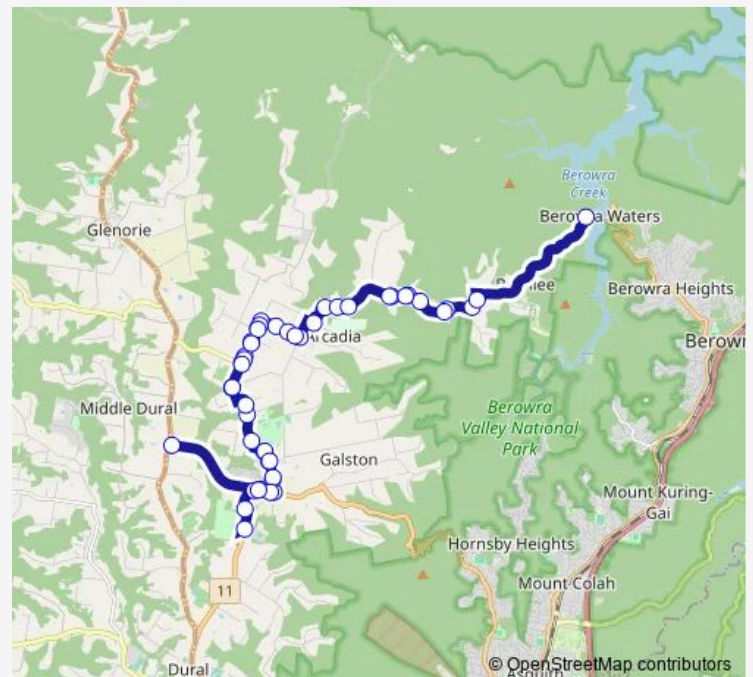

Arcadia Rd Opp Arcadia Community Hall

Arcadia Rd Opp Arcadia Public School

131 Arcadia Rd

Route schedule

Galston High School Galston Rd — Middle Dural Public School, Mid Dural Rd

Monday	15:30
Tuesday	15:30
Wednesday	15:30
Thursday	15:30
Friday	15:30
Saturday	—
Sunday	—

Route info

Direction: Galston High School Galston Rd

Stops: 48

Trip Duration: 0 hour 56 min

137 Arcadia Rd

Arcadia Rd Opp 168

5 Bay Rd

Bay Rd At Coolamon Cl