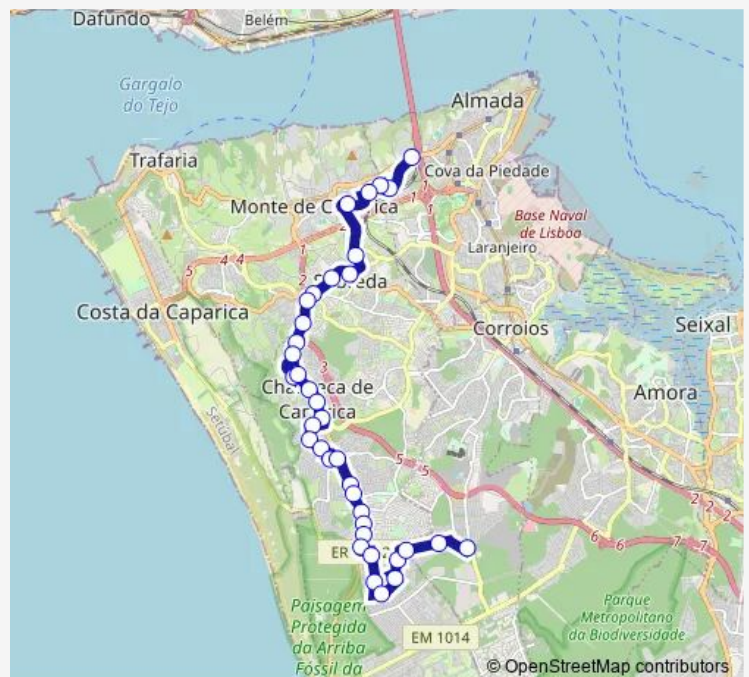

Casal Poço (R 25 Abril N64)

Casal Poço (R 25 Abril N115)

**Route schedule**

Pragal (AV<sup>a</sup> Torrado Silva) FTE Hospital G Orta — Marisol (R Vieira Lusitano 36) Terminal

Monday	07:20-21:50
Tuesday	07:20-21:50
Wednesday	07:20-21:50
Thursday	07:20-21:50
Friday	07:20-21:50
Saturday	08:35-21:50
Sunday	09:25-19:30

**Route info**

Direction: Pragal (AV<sup>a</sup> Torrado Silva) FTE Hospital G Orta

Stops: 37

Trip Duration: 0 hour 45 min

3524 — Hospital Garcia de Orta - Marisol

Casal Poço (R José Estevão N4)

CH Caparica (R António Andrade) Centro

## Route info

Direction: Marisol (R Vieira Lusitano 36) Terminal

Stops: 35

Trip Duration: 0 hour 45 min

Botequim (R Botequim 872b)

Botequim (QTA Regateira 3d)

Lazarim R S Macário (X) R Humb Madeira

Lazarim (R S Macário772)QTA S Francisco