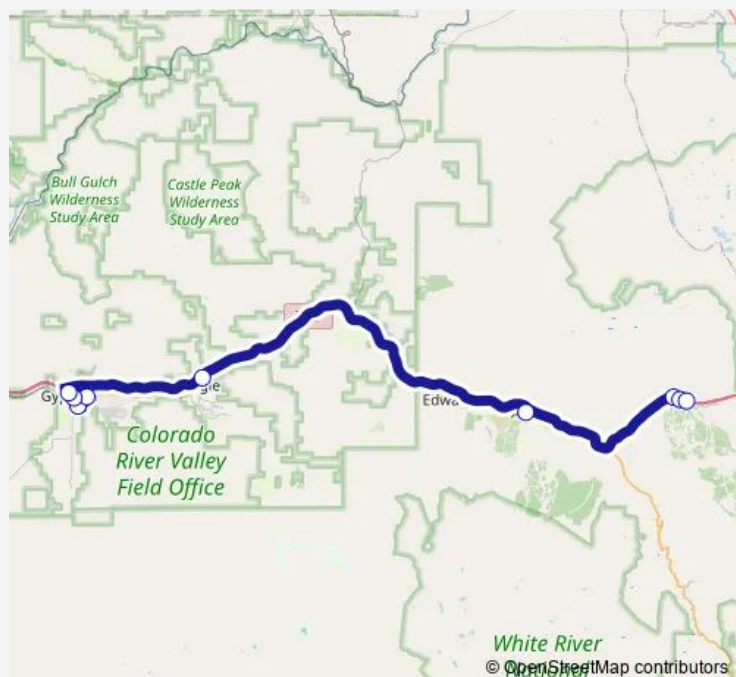

Eagle Valley High School

Highway 6 and Trail Gulch Road W

Chambers Park and Ride

Avon Station

South Frontage Road and Lionshead

South Frontage Road and Vail Road

Vail Transportation Center

Route schedule

Eco Transit Park N Ride — Vail Transportation Center

Monday 05:51-07:20

Tuesday 05:51-07:20

Wednesday 05:51-07:20

Thursday 05:51-07:20

Friday 05:51-07:20

Saturday 05:51-07:20

Sunday 05:51-07:20

Route info

Direction: Eco Transit Park N Ride

Stops: 9

Trip Duration: 1 hour 1 min

4x: Valley Express

BusMaps

Direction

Eco Transit Park N Ride — Vail Transportation Center

8 stops

[Open route schedule](#)

Eco Transit Park N Ride

Sunny Avenue and Jules Drive W

Eagle Valley High School

Highway 6 and Trail Gulch Road W

Chambers Park and Ride

Freedom Park