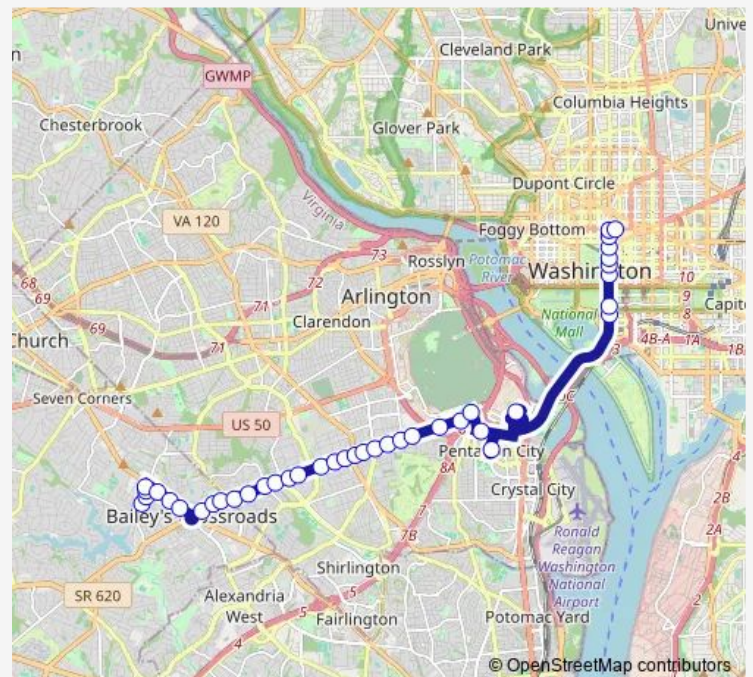

Columbia Pk+S Jefferson St

Columbia Pk+S Greenbrier St

Columbia Pk+S Columbus St

Columbia Pk+S Four Mile Run Dr

Columbia Pk+S Wakefield St

Columbia Pk+S Thomas St

Columbia Pk+S George Mason Dr

Columbia Pk+S Oakland St

Columbia Pk+S Monroe St

Columbia Pk+S Glebe Rd

Columbia Pk+S Highland St

Route schedule

Glen Carlyn Dr+Vista Dr — K St NW+13 St NW

Monday	05:06-02:00 ⁺¹
Tuesday	22:37-02:00 ⁺¹
Wednesday	22:37-02:00 ⁺¹
Thursday	05:06-02:00 ⁺¹
Friday	22:37-02:00 ⁺¹
Saturday	05:06-02:00 ⁺¹
Sunday	06:07-02:00 ⁺¹

Route info

Direction: Glen Carlyn Dr+Vista Dr

Stops: 40

Trip Duration: 0 hour 48 min

16E — Columbia Pike

Columbia Pk+S Walter Reed Dr

Columbia Pk+S Barton St

Columbia Pk+S Courthouse Rd

Route info

Direction: K St NW+13 St NW

Stops: 47

Trip Duration: 0 hour 42 min

Columbia Pk+S Oakland St

Columbia Pk+S Quincy St

Columbia Pk+S Taylor St

Columbia Pk+S Buchanan St