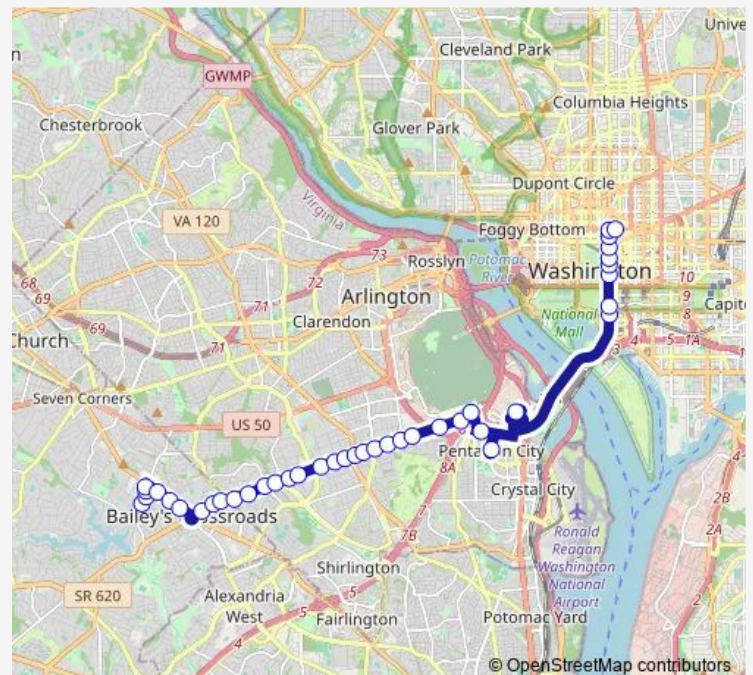

Columbia Pk+S Columbus St

Columbia Pk+S Four Mile Run Dr

Columbia Pk+S Wakefield St

Columbia Pk+S Thomas St

Columbia Pk+S George Mason Dr

Columbia Pk+S Oakland St

Columbia Pk+S Monroe St

Columbia Pk+S Glebe Rd

### Route schedule

Glen Carlyn Dr+Vista Dr — K St Nw+13 St Nw

Monday	05:06-02:00 <sup>+1</sup>
Tuesday	22:37-02:00 <sup>+1</sup>
Wednesday	22:37-02:00 <sup>+1</sup>
Thursday	05:06-02:00 <sup>+1</sup>
Friday	22:37-02:00 <sup>+1</sup>
Saturday	05:06-02:00 <sup>+1</sup>
Sunday	06:07-02:00 <sup>+1</sup>

### Route info

Direction: Glen Carlyn Dr+Vista Dr

Stops: 40

Trip Duration: 0 hour 47 min

16e — Columbia Pike

Columbia Pk+S Walter Reed Dr

Columbia Pk+S Barton St

Columbia Pk+S Courthouse Rd

Columbia Pk+S Scott St

Columbia Pk+S Orme St

Columbia Pike+Air Force Memorial Dr

S Joyce St+Columbia Pk

Army-Navy Dr+S Joyce St

Pentagon City+Bay B

Pentagon+Bay U9

14 St Sw+Independence Av Sw