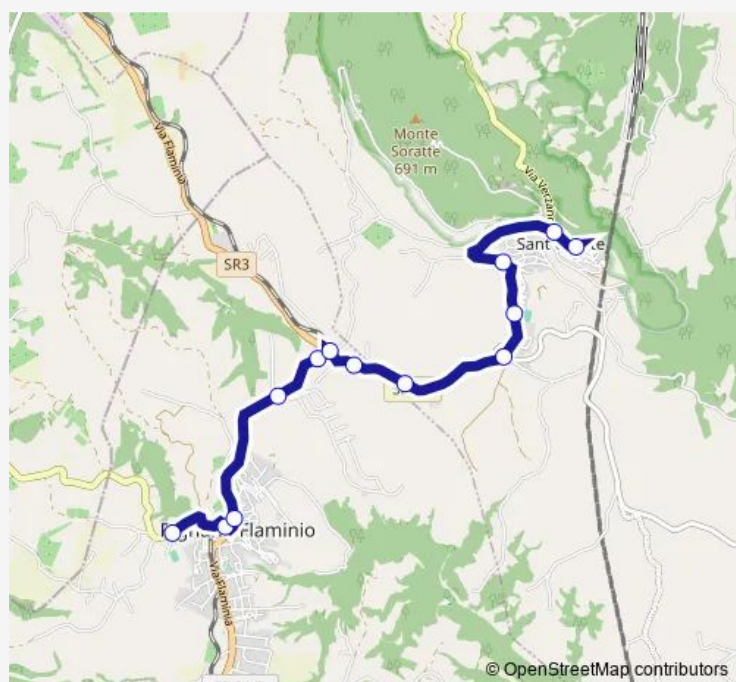

Bus Rignano Flaminio - Sant'Oreste # Cc805d

[Go to website](#)

**Direction**

Rignano | Via Falisca (IIS) # f2212 — Sant'Oreste | Via Salara # f2190

13 stops

[Open route schedule](#)

Rignano | Via Falisca (IIS) # f2212

Sant'Oreste | Pantano # f2185

Sant'Oreste | Follonica # f2186

Sant'Oreste | Ponticello # f2187

Sant'Oreste | Cerqueto # f2188

Sant'Oreste | Piazza Italia # f2191

Sant'Oreste | Via Salara # f2190

**Route schedule**

Rignano | Via Falisca (IIS) # f2212 — Sant'Oreste | Via Salara # f2190

Monday	13:35-14:50
Tuesday	13:35-14:50
Wednesday	13:35-14:50
Thursday	13:35-14:50
Friday	13:35-14:50
Saturday	—
Sunday	—

**Route info**

Direction: Rignano | Via Falisca (IIS) # f2212

Stops: 13

Trip Duration: 0 hour 15 min

Rignano Flaminio - Sant'Oreste # Cc805d

Bus time schedules and route maps are available in an offline PDF at [busmaps.com](https://busmaps.com). Use the [busmaps.com](https://busmaps.com) website to see live bus times, train schedule or subway schedule, and step-by-step directions for all public transit in Sant'Oreste