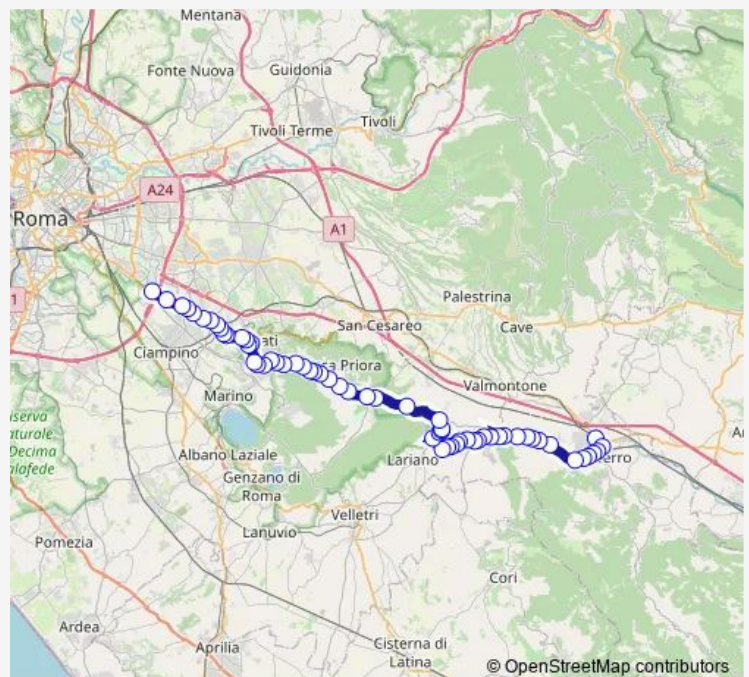

Artena | Via Colubro Via Nocchietto # f14810

Route schedule

Colferro | Stazione FS # f4930 — Roma | Anagnina (Metro A) # f3582

Monday	—
Tuesday	—
Wednesday	—
Thursday	—
Friday	—
Saturday	05:10-14:40
Sunday	—

Route info

Direction: Colferro | Stazione FS # f4930

Stops: 61

Trip Duration: 1 hour 10 min

Colferro Scalo - Roma Anagnina # Cf932a

Artena | Via Resistenza # f14811

Artena | Colubro # f13648

Artena | Via Macchione Via Europa # f13649