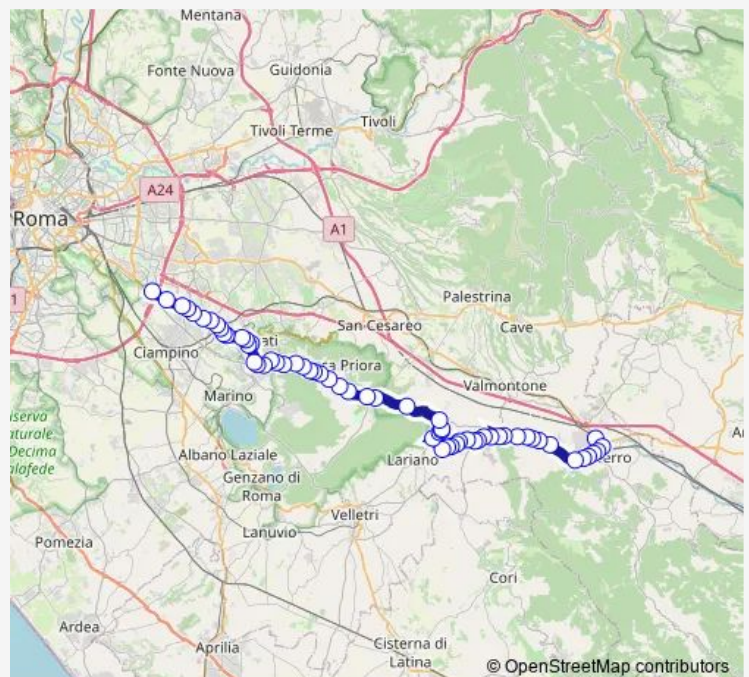

Artena | Via Colubro Via Nocchietto # f14810

Route schedule

Colferro | Stazione FS # f4937 — Roma | Anagnina (Metro A) # f3582

Monday	—
Tuesday	—
Wednesday	—
Thursday	—
Friday	—
Saturday	05:10-14:40
Sunday	—

Route info

Direction: Colferro | Stazione FS # f4937

Stops: 61

Trip Duration: 1 hour 15 min

Colferro Scalo - Roma Anagnina # Cf932a

Artena | Via Resistenza # f14811

Artena | Colubro # f13648

Artena | Via Macchione Via Europa # f13649