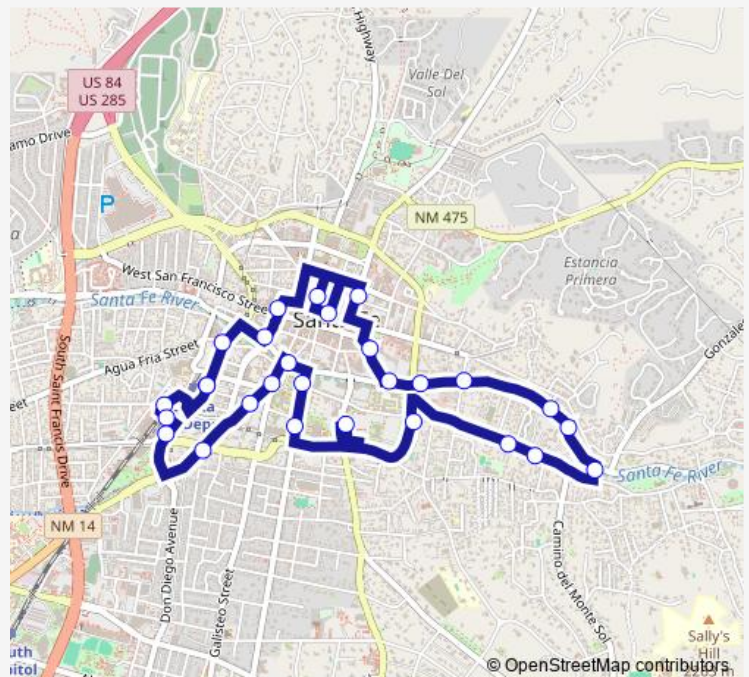

Old Santa Fe Trail @ Visitor Center

Paseo De Peralta @ De Vargas

Canyon Road @ Canyon Alley

Canyon Road @ Gormley Lane

Palace @ Alameda

Alameda @ Walking Bridge Ib

Alameda @ El Alamo Ib

Alameda @ Delgado Ib

Alameda @ Paseo de Peralta Ib

Alameda @ Cathedral Ib

Cathedral @ Water

Route schedule

Guadalupe @ Garfield Ob — Guadalupe @ Garfield Ob

Monday 07:45-18:30

Tuesday 07:45-18:30

Wednesday 07:45-18:30

Thursday 07:45-18:30

Friday 07:45-18:30

Saturday 08:30-19:30

Sunday 08:30-18:30

Route info

Direction: Guadalupe @ Garfield Ob

Stops: 28

Trip Duration: 0 hour 27 min

Santa Fe Pick-Up! Historic-Canyon Road Shuttle

Washington @ Nusbaum

Downtown Transit Center

Plaza

Sandoval @ San Francisco Ob

Sandoval @ Alameda Ob

Guadalupe @ Agua Fria Ob

Guadalupe @ Garfield Ob