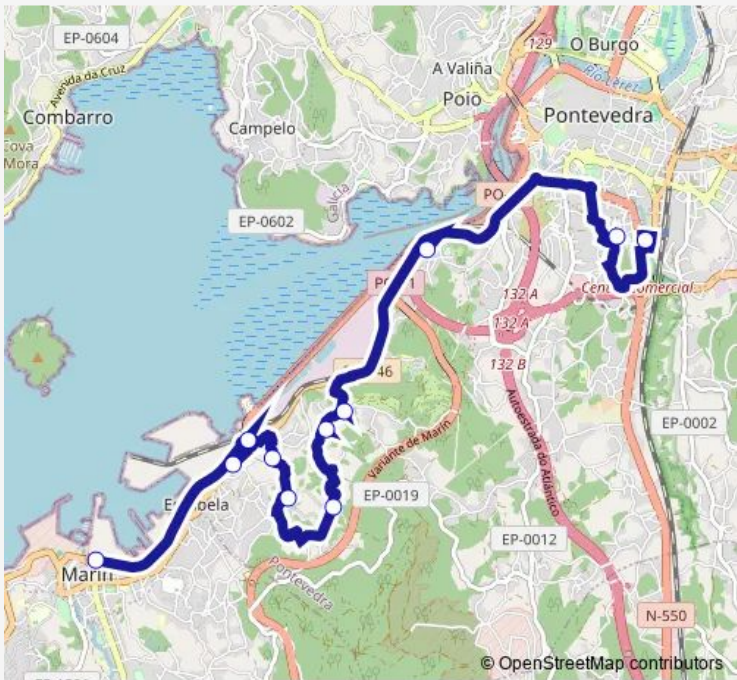

Bus XG628019 Pontevedra E.A. - Marín

[Go to website](#)

**Direction**  
 Pontevedra E.A. — Marín  
 11 stops  
[Open route schedule](#)

- Pontevedra E.A.
- IES Gonzalo Torrente Ball
- Poboado Celulosas
- O Rozo
- AS Nogueiras
- Regueiriño (Pobo)
- Carballeira
- Grupo escolar
- Estribela
- Bikoka
- Marín

Route info  
 Direction: Pontevedra E.A.  
 Stops: 11  
 Trip Duration: 0 hour 34 min

XG628019 — Pontevedra E.A. - Marín **BusMaps**

## Route info

Direction: Marín

Stops: 11

Trip Duration: 0 hour 40 min

XG628019 Bus time schedules and route maps are available in an offline PDF at [busmaps.com](https://busmaps.com). Use the [busmaps.com](https://busmaps.com) website to see live bus times, train schedule or subway schedule, and step-by-step directions for all public transit in Pontevedra

The schedule is provided in the local timezone. Times with "(+1)" indicate departures on the next day.

PDF file created on 2025-01-16

2024 BusMaps.com - All Rights Reserved