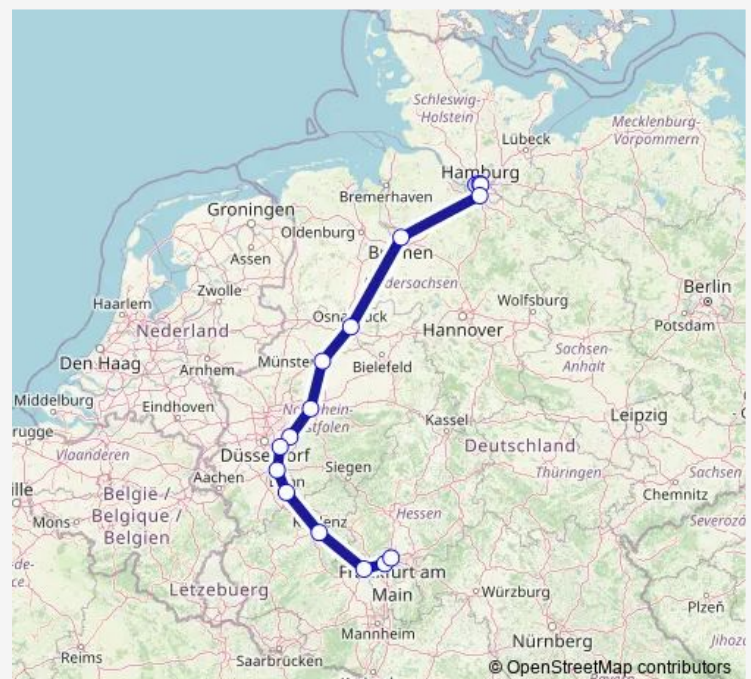

Direction

Hamburg-Altona — Frankfurt(Main)Hbf

16 stops

[Open route schedule](#)

Hamburg-Altona

Hamburg Dammtor

Hamburg Hbf

Hamburg-Harburg

Bremen Hbf

Osnabrück Hbf

Münster(Westf)Hbf

Dortmund Hbf

Wuppertal Hbf

Solingen Hbf

Köln Hbf

Bonn Hbf

Koblenz Hbf

Mainz Hbf

Frankfurt(M) Flughafen Fernbf

Frankfurt(Main)Hbf

Route schedule

Hamburg-Altona — Frankfurt(Main)Hbf

Monday 07:30

Tuesday 07:30

Wednesday 07:30

Thursday 07:30

Friday 07:30

Saturday 07:30

Sunday 07:30

Route info

Direction: Hamburg-Altona

Stops: 16

Trip Duration: 6 hour 57 min