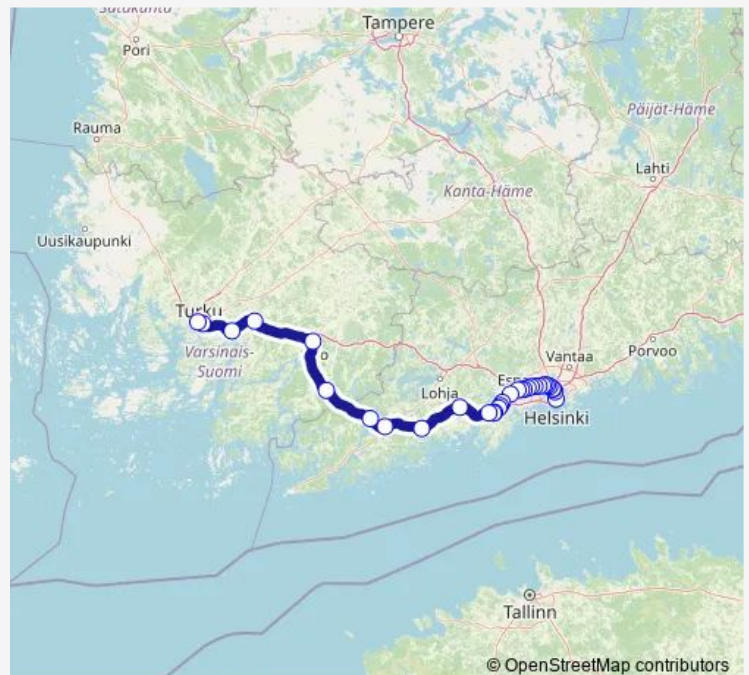

Long Distance Trains S 955 Helsinki - Turku

[Go to website](#)

Direction

Helsinki — Turku

32 stops

[Open route schedule](#)

Helsinki

Pasila

Ilmala

Helsinki Kivihaka

Huopalahti

Valimo

Pitäjänmäki

Mäkkylä

Leppävaara

Kilo

Kera

Kauniainen

Koivuhovi

Tuomarila

Espoo

Kauklahti

Masala

Vasikkahaka

Jorvas

Heikkilä

Tolsa

Route schedule

Helsinki — Turku

Monday 13:35

Tuesday 13:35

Wednesday 13:35

Thursday 13:35

Friday 13:35

Saturday —

Sunday —

Route info

Direction: Helsinki

Stops: 32

Trip Duration: 2 hour 4 min

■ S 955 — Helsinki - Turku