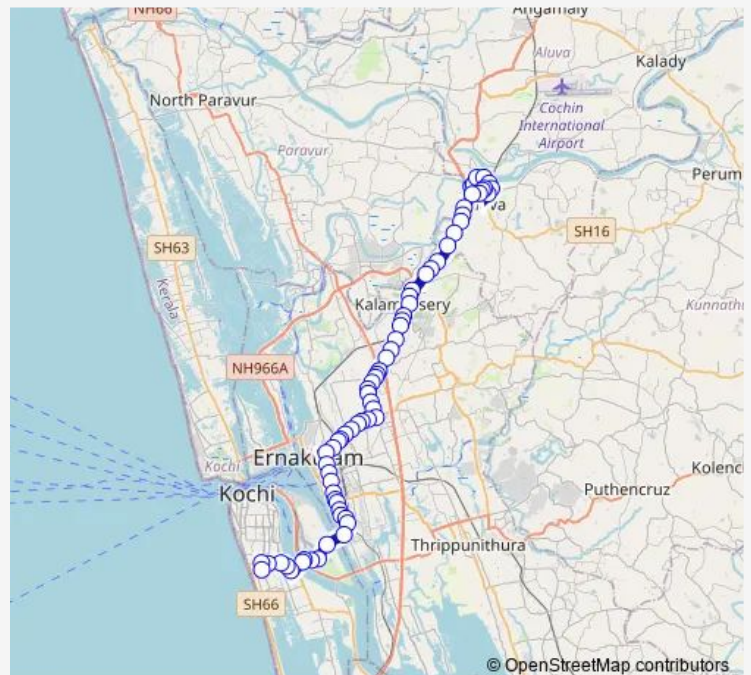

Bus Aluva ↔ Illichuvadu Junction

[Go to website](#)

Direction

Aluva — Illichuvadu

68 stops

[Open route schedule](#)

- Aluva
- Najath Hospital
- Bank Junction
- Aluva Palace
- Town Hall
- Pump Junction
- Zeenath Junction
- Old Railway
- Aluva Ksrtc
- Government Hospital
- Karothukuzhi
- Pulinchodu
- Pulinchodu Metro Station
- Garage Ksrtc
- Companypady
- Ambattukavu
- Muttom
- Thaikkavu
- Collectorate Signal
- Appolo
- Premier Junction

Route schedule

Aluva — Illichuvadu

Monday	06:00
Tuesday	06:00
Wednesday	06:00
Thursday	06:00
Friday	06:00
Saturday	06:00
Sunday	06:00

Route info

Direction: Aluva

Stops: 68

Trip Duration: 1 hour 27 min

Aluva ↔ Illichuvadu Junction

HMT Junction

South Kalamassery

Cochin University

Municipal Town Hall

Pathadipalam

Koonamthai

Edappally Toll

Edappally Junction