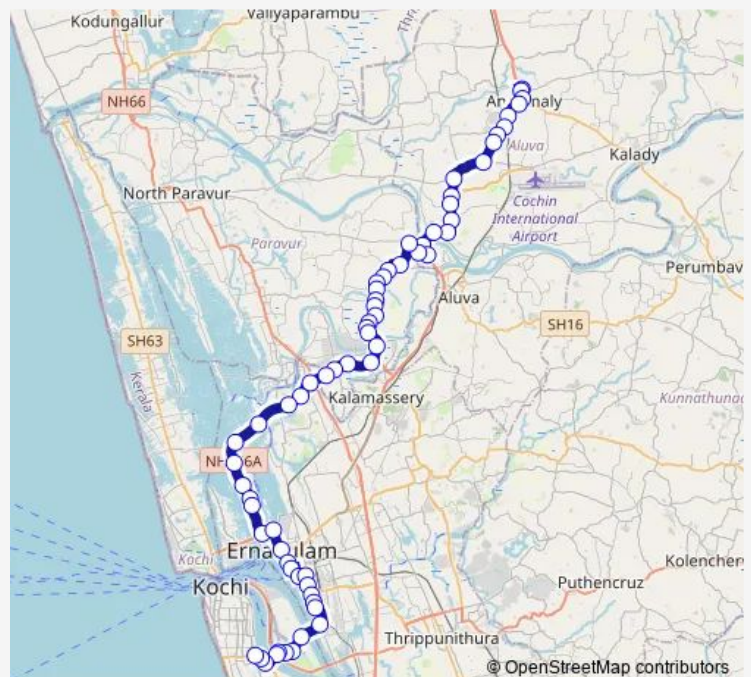

UC College

East Kadungalloor

Shappum Pady

Route schedule

Angamaly — Thoppumpady

Monday	06:00
Tuesday	06:00
Wednesday	06:00
Thursday	06:00
Friday	06:00
Saturday	06:00
Sunday	06:00

Route info

Direction: Angamaly

Stops: 64

Trip Duration: 2 hour 10 min

Ankamaly ↔ Thoppumpady (via Eloor)

Vrindhavan

West Kadungalloor

Peedikapady

Millumpady

Panchayath Junction