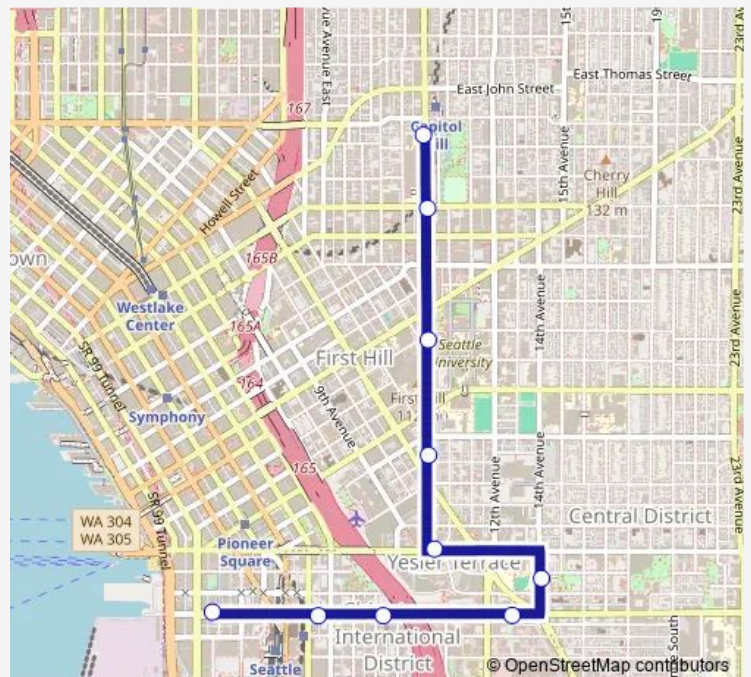

Broadway & Marion

Broadway & Terrace St

Yesler & Broadway

14th & Washington

12th & Jackson

7th & Jackson

5th & Jackson

Occidental Mall

Route schedule

Broadway And Denny — Occidental Mall

Monday	—
Tuesday	05:28-22:28
Wednesday	—
Thursday	05:28-22:28
Friday	05:28-22:28
Saturday	06:28-22:28
Sunday	10:08-20:08

Route info

Direction: Broadway And Denny

Stops: 10

Trip Duration: 0 hour 25 min

■ First Hill Streetcar

Direction

Occidental Mall — Broadway And Denny

10 stops

[Open route schedule](#)

Occidental Mall

5th & Jackson

7th & Jackson

12th & Jackson

14th & Washington

Yesler & Broadway

Broadway & Terrace St

Broadway & Marion

Broadway & Pike-Pine