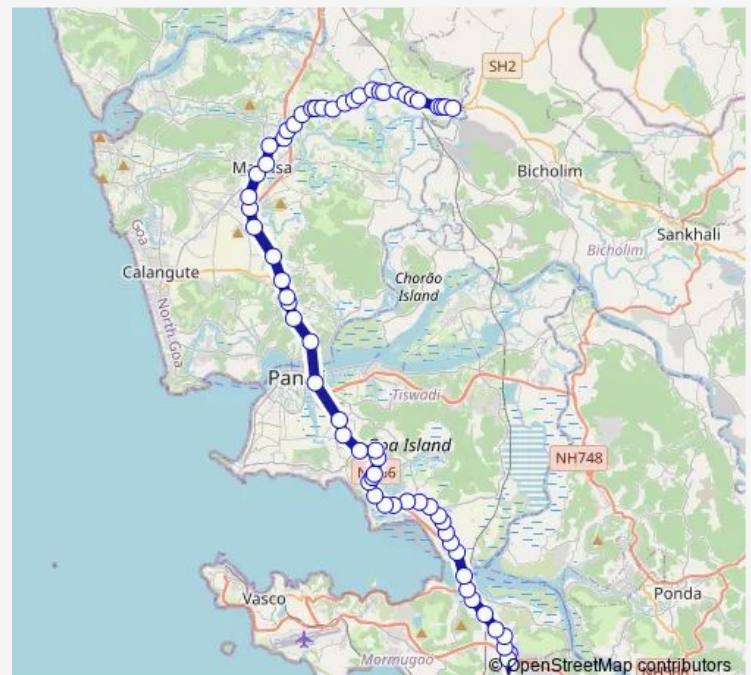

Thursday 17:35

Friday 17:35

Saturday 17:35

Sunday 17:35

Route info

Direction: Verna Idc

Stops: 63

Trip Duration: 1 hour 40 min