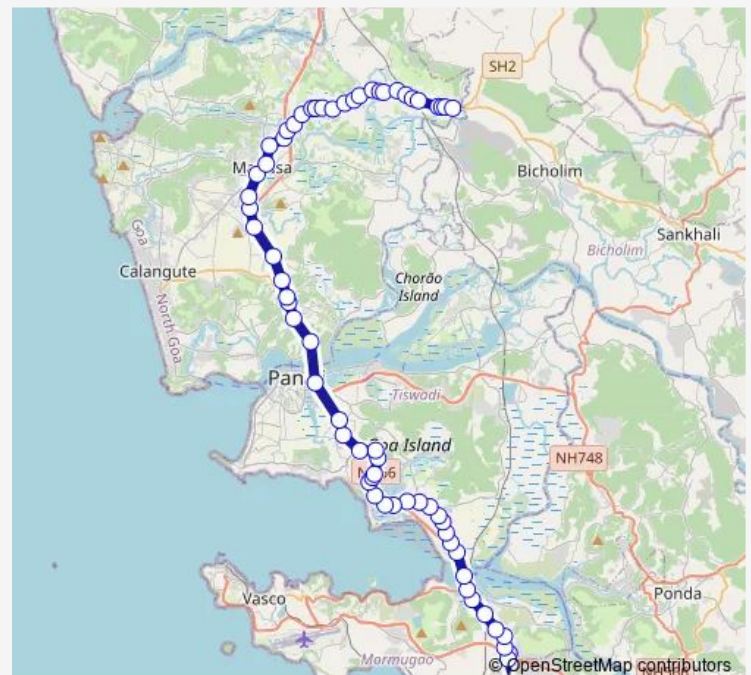

Thursday 17:35

Friday 17:35

Saturday 17:35

Sunday 17:35

Route info

Direction: Verna Idc

Stops: 63

Trip Duration: 1 hour 40 min