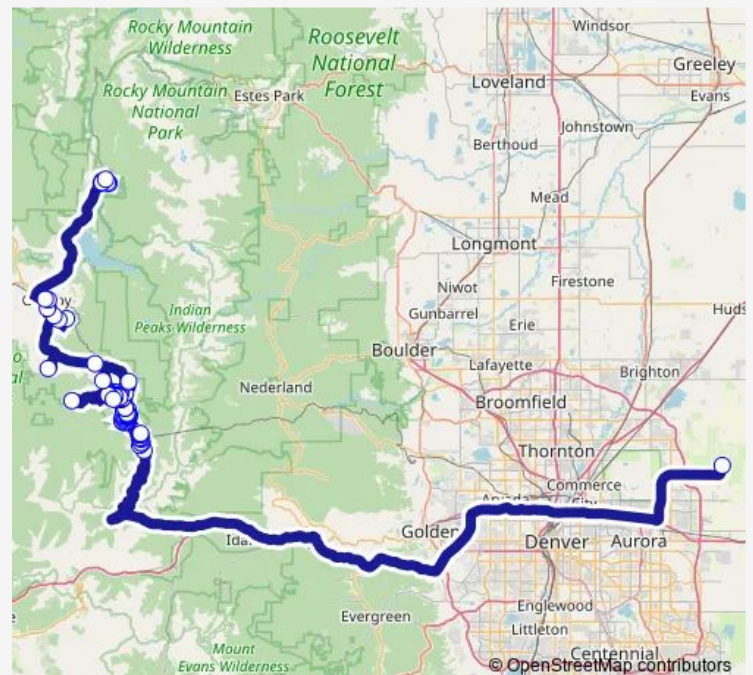

### Route schedule

Denver Airport — Winter Park

Monday 09:00-21:00

Tuesday 09:00-21:00

Wednesday 09:00-21:00

Thursday 09:00-21:00

Friday 09:00-21:00

Saturday 09:00-21:00

### Route info

Direction: Denver Airport

Stops: 90

Trip Duration: 2 hour 0 min

Winter Park Shuttle

BusMaps

Winter Park - Vasquez Run

Winter Park - Hideaway Village