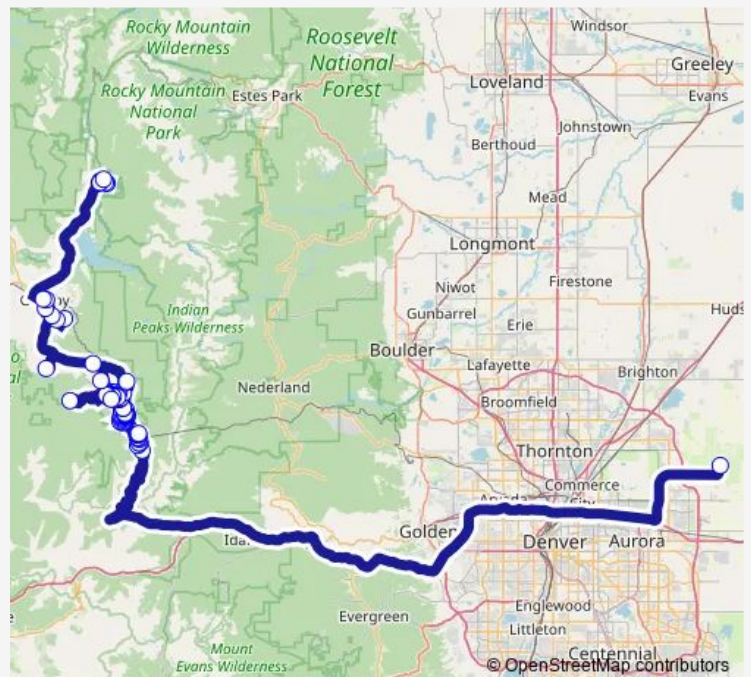

[Go to website](#)

Direction
 Denver Airport — Winter Park
 91 stops
[Open route schedule](#)

- Denver Airport
- Winter Park - Bridger's Cache
- Winter Park - Arlberg Club
- Winter Park - Base Camp
- Winter Park - Iron Horse
- Winter Park - Winter Park Mountain Lodge
- Winter Park - Zephyr Mountain Lodge
- Winter Park - Vintage Hotel
- Winter Park - Winter Park Village
- Winter Park - Idlewild Lodge
- Winter Park - Trademark
- Winter Park - Lakota
- Winter Park - Antlers at Lakota
- Winter Park - Beaver Village Condos
- Winter Park - Valley Hi Motel
- Winter Park - Super 8
- Winter Park - Viking Lodge
- Winter Park - Cooper Creek Square
- Winter Park - Vasquez Creek Lodge
- Winter Park - Arapahoe Forest Townhomes
- Winter Park - Creekside Condos

Route schedule
 Denver Airport — Winter Park

Monday	09:00-21:00
Tuesday	09:00-21:00
Wednesday	09:00-21:00
Thursday	09:00-21:00
Friday	09:00-21:00
Saturday	09:00-21:00
Sunday	09:00-21:00

Route info
 Direction: Denver Airport
 Stops: 91
 Trip Duration: 2 hour 0 min

Winter Park Shuttle

Winter Park - Vasquez Run

Winter Park - Hideaway Village

Winter Park - Woodspur Lodge

Winter Park - Sundance West

Winter Park - Chalet Zephyr

Winter Park - Alpenrose B&B

Winter Park - Vasquez Village