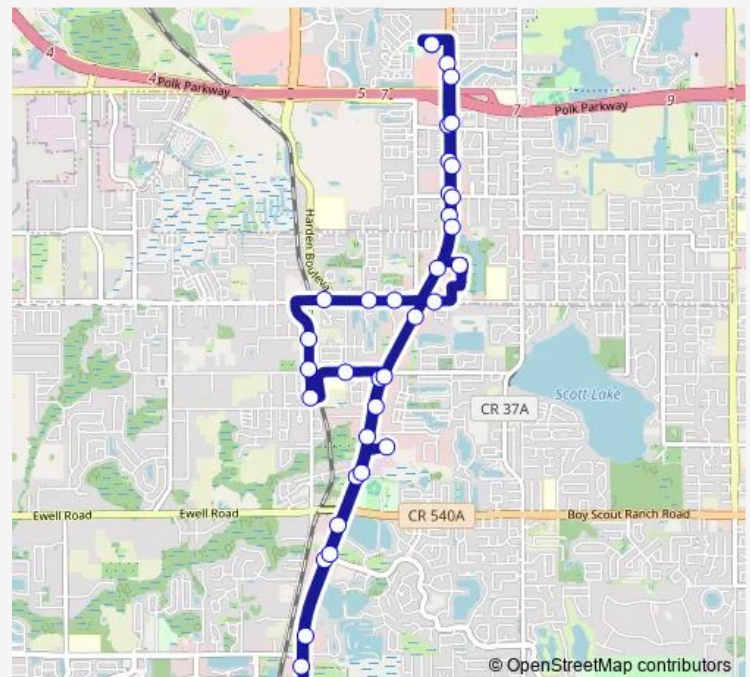

S Florida Ave & W Christina Blvd

S Florida Ave & Shepherd Rd

Walmart at Carter Rd

Route schedule

Walmart at Imperial Blvd — Walmart at Imperial Blvd

Monday 06:15-17:15

Tuesday 06:15-17:15

Wednesday 06:15-17:15

Thursday 06:15-17:15

Friday 06:15-17:15

Saturday —

Sunday —

Route info

Direction: Walmart at Imperial Blvd

Stops: 36

Trip Duration: 0 hour 53 min

Lime — Lime Flex

S Florida Ave & Shepherd Rd

S Florida Ave & W Christina Blvd

S Florida Ave & White Ln

Social Security Office

5640 S Florida Ave

S Florida Ave & Fitzgerald Rd

5050 S Florida Ave

Lk Miriam Dr & Lk Miriam Cir

Lake Miriam Shopping Center

S Florida Ave & E Alamo Dr

S Florida Ave & E Highland Dr

4208 S Florida Ave

S Florida Ave & Poppell Dr

S Florida Ave & Azalea St

Walmart at Imperial Blvd