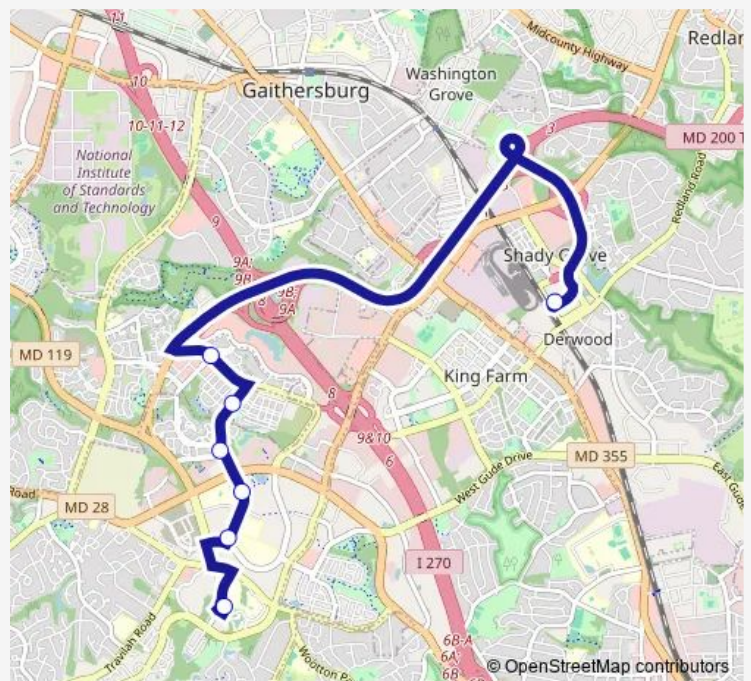

Broschart Road & John Hopkins University

Diamondback Drive & Decoverly Road

Decoverly Drive & Crown Park Avenue

Fields Road & RIO Boulevard

Shady Grove Station & BAY E - East

Route schedule

Traville Gateway Drive & BAY C — Shady Grove Station & BAY E - East

Monday	05:15-22:10
Tuesday	05:15-22:10
Wednesday	05:15-22:10
Thursday	05:15-22:10
Friday	05:15-22:10
Saturday	06:15-22:05
Sunday	06:15-22:10

Route info

Direction: Traville Gateway Drive & BAY C

Stops: 7

Trip Duration: 0 hour 17 min

LIME — Lime-Shady Grove-Traville Transit

Direction

Shady Grove Station & BAY E - East — Traville Gateway Drive & BAY C

7 stops

[Open route schedule](#)

Shady Grove Station & BAY E - East

Fields Road & Ellington Boulevard

Decoverly Drive & Crown Park Avenue

Diamondback Drive & Decoverly Drive

Broschart Road & John Hopkins University

Broschart RD & Medical Center Dr

Traville Gateway Drive & BAY C

Route schedule

Shady Grove Station & BAY E - East — Traville Gateway Drive & BAY C