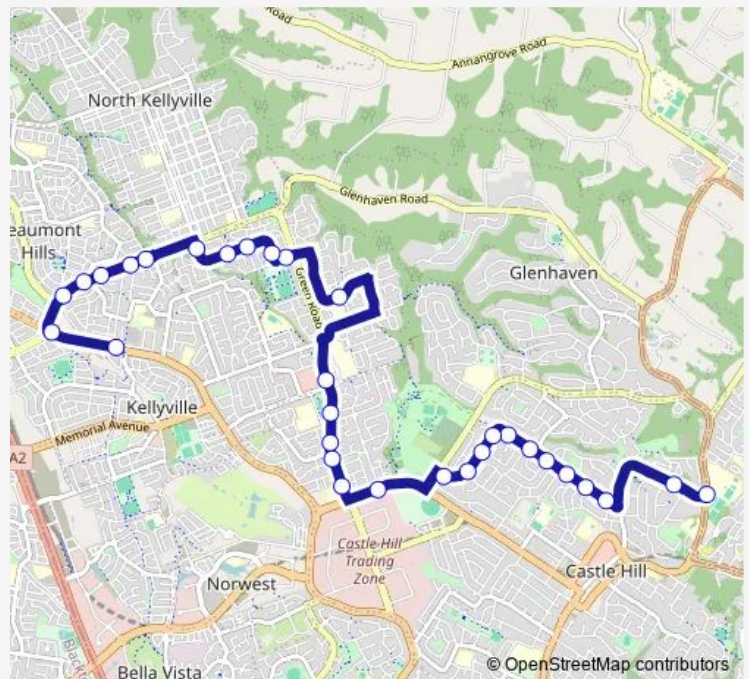

School Bus 2501 Oakhill College to Burns T-Way

[Go to website](#)

Direction

Oakhill College, Old Northern Rd — Windsor Rd After Poole Rd

31 stops

[Open route schedule](#)

- Oakhill College, Old Northern Rd
- Old Castle Hill Rd Opp Heritage Park Dr
- Tuckwell Rd At Caroola St
- Tuckwell Rd Before Carramarr Rd
- Tuckwell Rd After Carramarr Rd
- Tuckwell Rd Opp Ulundri Dr
- Tuckwell Rd At Surrey Av
- Tuckwell Rd After Lynwood Pl
- Tuckwell Rd Opp Woodchester Cl
- Tuckwell Rd At Ashmead Av
- Tuckwell Rd At Bounty Av
- Tuckwell Rd Before Gilbert Rd
- Showground Rd Opp Kings Rd
- Western Sydney Tafe, Green Rd
- Green Rd Before St Pauls Av
- Green Rd After St Pauls Av
- Centenary Of Anzac Reserve, Green Rd
- Green Rd After Wrights Rd
- Craigmore Dr Opp Elgin Way
- Marella Av At Lowan Pl
- James Mileham Dr Opp Carlisle Cres

Route schedule

Oakhill College, Old Northern Rd — Windsor Rd After Poole Rd

Monday	15:42
Tuesday	15:42
Wednesday	15:42
Thursday	15:42
Friday	15:42
Saturday	—
Sunday	—

Route info

Direction: Oakhill College, Old Northern Rd

Stops: 31

Trip Duration: 0 hour 37 min

2501 — Oakhill College to Burns T-Way

James Mileham Dr Opp Molise Av

James Mileham Dr Opp Patya Cct

James Mileham Dr At Tom Scanlon Cl

Samantha Riley Dr At Redden Dr

Samantha Riley Dr Before Poole Rd

Samantha Riley Dr Before Redden Dr

Samantha Riley Dr After Redden Dr

Samantha Riley Dr Before River Oak Cct

Windsor Rd After Samantha Riley Dr

Windsor Rd After Poole Rd

2501 School Bus time schedules and route maps are available in an offline PDF at busmaps.com. Use the busmaps.com website to see live bus times, train schedule or subway schedule, and step-by-step directions for all public transit in Parramatta