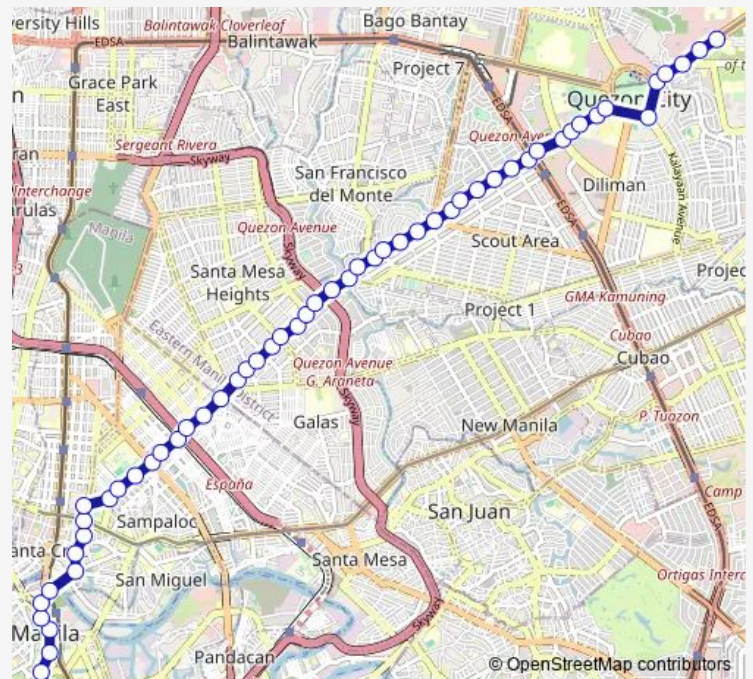

España Blvd / Osmeña Drive Intersection, Manila

España Blvd / Arsenio H. Lacson Ave Intersection, Manila

Ramon Magsaysay High School, Espana Boulevard, Manila

Espana Boulevard / Ruperto. S. Crsitobal Streett Intersection, Manila

Route schedule

T.M. Kalaw / Maria Y. Orosa St — University of The Philippines - Ayala Land Technohub, Commonwealth Avenue, Quezon City

Monday 00:00

Tuesday 00:00

Wednesday 00:00

Thursday 00:00

Friday 00:00

Saturday 00:00

Sunday 00:00

Route info

Direction: T.M. Kalaw / Maria Y. Orosa St

Stops: 55

Trip Duration: 1 hour 5 min

Philcoa - T.M. Kalaw via Quezon Ave.

Espana Boulevard / Gen. E. Quintos Street Intersection, Manila

Instruccion / Espana Boulevard Intersection, Manila