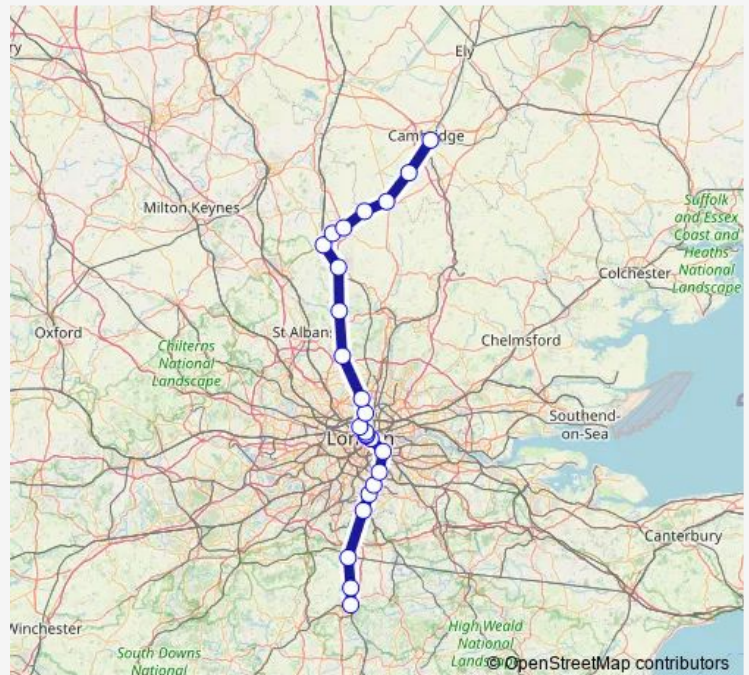

Hitchin

Letchworth

Baldock

Route schedule

Three Bridges — Cambridge

Monday —

Tuesday —

Wednesday —

Thursday —

Friday —

Saturday 06:10

Sunday —

Route info

Direction: Three Bridges

Stops: 25

Trip Duration: 2 hour 3 min

■ TI:Tbd->Cbg — TL train service from TBD to Cbg

Ashwell & Morden

Royston

Foxton

Cambridge

TI:Tbd->Cbg Rail time schedules and route maps are available in an offline PDF at busmaps.com. Use the busmaps.com website to see live bus times, train schedule or subway schedule, and step-by-step directions for all public transit in London