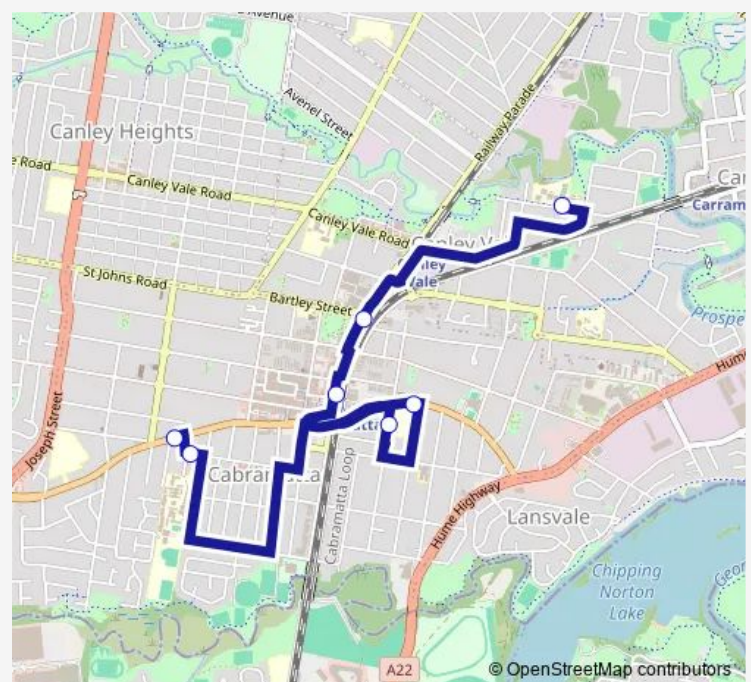

Railway Pde Opp Cabravale Memorial Park

Cabramatta Station, Railway Pde, Stand E

Cabramatta Public School, Cumberland St

Cabramatta Public School, Cabramatta Rd

Bolivia St At Aladore Av

Cabramatta Rd W At Grace Av

Route scheduleCanley Vale High School, Prospect Rd — Cabramatta Rd
W At Grace Av

Monday 15:20

Tuesday 15:20

Wednesday 15:20

Thursday 15:20

Friday 15:20

Saturday —

Sunday —

Route info

Direction: Canley Vale High School, Prospect Rd

Stops: 7

Trip Duration: 0 hour 27 min

9588 School Bus time schedules and route maps are available in an offline PDF at busmaps.com. Use the busmaps.com website to see live bus times, train schedule or subway schedule, and step-by-step directions for all public transit in Liverpool