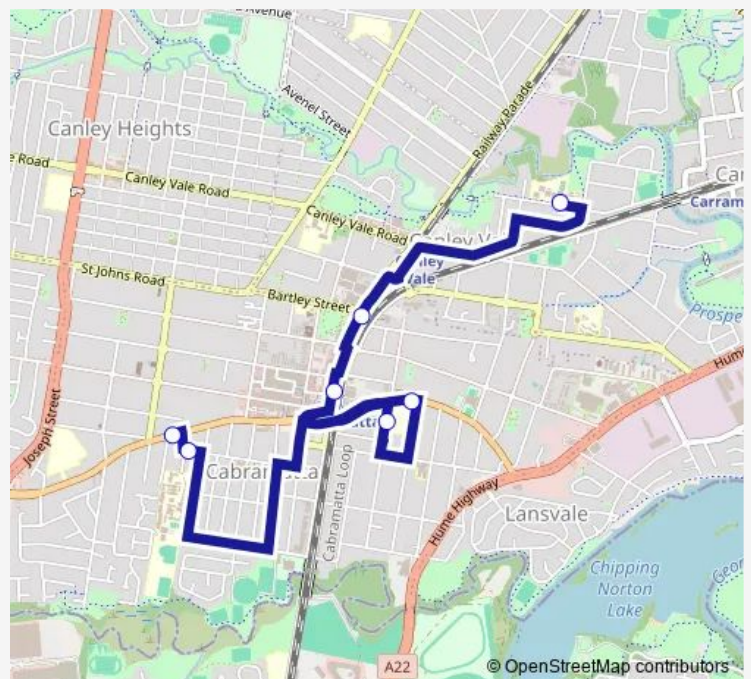

Railway Pde Opp Cabravale Memorial Park

Cabramatta Station, Railway Pde, Stand E

Cabramatta Public School, Cumberland St

Cabramatta Public School, Cabramatta Rd

Bolivia St At Aladore Av

Cabramatta Rd W At Grace Av

Route schedule

Canley Vale High School, Prospect Rd — Cabramatta Rd W At Grace Av

Monday 15:20

Tuesday 15:20

Wednesday 15:20

Thursday 15:20

Friday 15:20

Saturday —

Sunday —

Route info

Direction: Canley Vale High School, Prospect Rd

Stops: 7

Trip Duration: 0 hour 27 min

9588 — Canley Vale High School to Cabramatta

9588 School Bus time schedules and route maps are available in an offline PDF at [busmaps.com](https://busmaps.com). Use the [busmaps.com](https://busmaps.com) website to see live bus times, train schedule or subway schedule, and step-by-step directions for all public transit in Liverpool