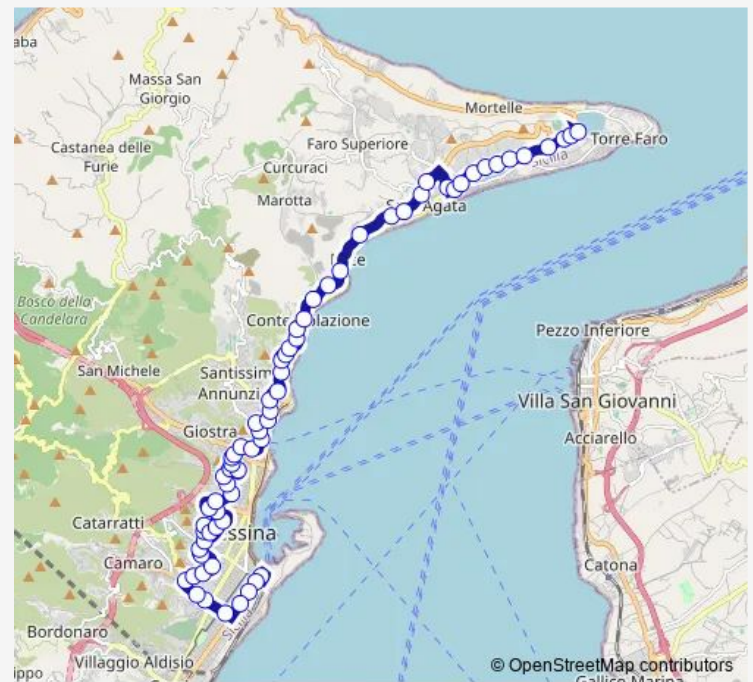

Thursday 00:40-23:00

Friday 00:40-23:00

Saturday 00:40-23:00

Sunday —

Route info

Direction: 1125

Stops: 66

Trip Duration: 0 hour 50 min

■ Circonvallazione Notturmo

© OpenStreetMap contributors
BusMaps

612

587

588

589

590

592