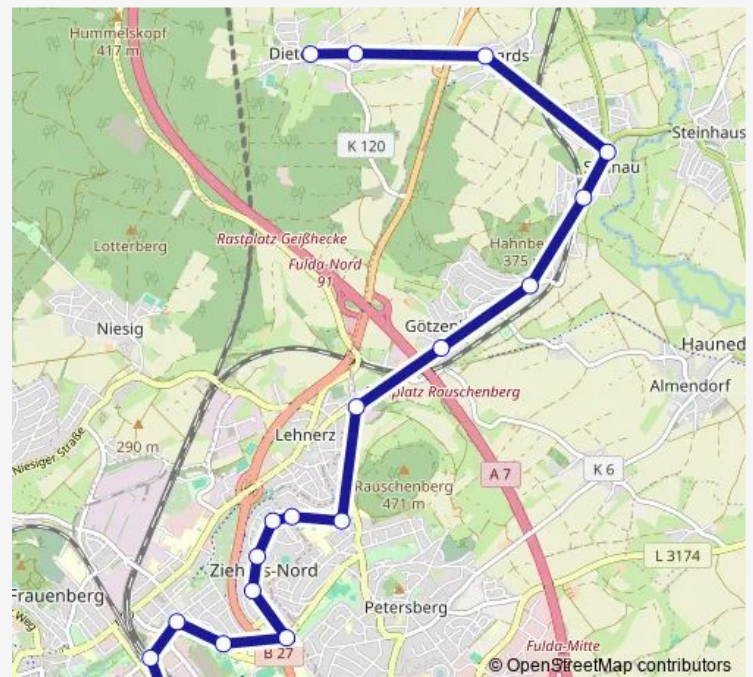

Bus V27

[Go to website](#)

Direction

Fulda-Dietershan Ortsmitte — Fulda Bahnhof/Zob

18 stops

[Open route schedule](#)

Fulda-Dietershan Ortsmitte

Fulda-Dietershan Wendelinusstraße

Fulda Von-Galen-Straße

Fulda Wirmerstraße

Fulda Platz der Weißen Rose

Fulda Waidesgrund

Fulda Pfaffenpfad

Fulda Ochsenwiese

Fulda Tunnel Magdeburger Straße

Fulda Bahnhof/Zob

Route schedule

Fulda-Dietershan Ortsmitte — Fulda Bahnhof/Zob

Monday 07:35

Tuesday 07:35

Wednesday 07:35

Thursday 07:35

Friday 07:35

Saturday —

Sunday —

Route info

Direction: Fulda-Dietershan Ortsmitte

Stops: 18

Trip Duration: 0 hour 25 min

■ V27

V27 Bus time schedules and route maps are available in an offline PDF at busmaps.com. Use the busmaps.com website to see live bus times, train schedule or subway schedule, and step-by-step directions for all public transit in Fulda