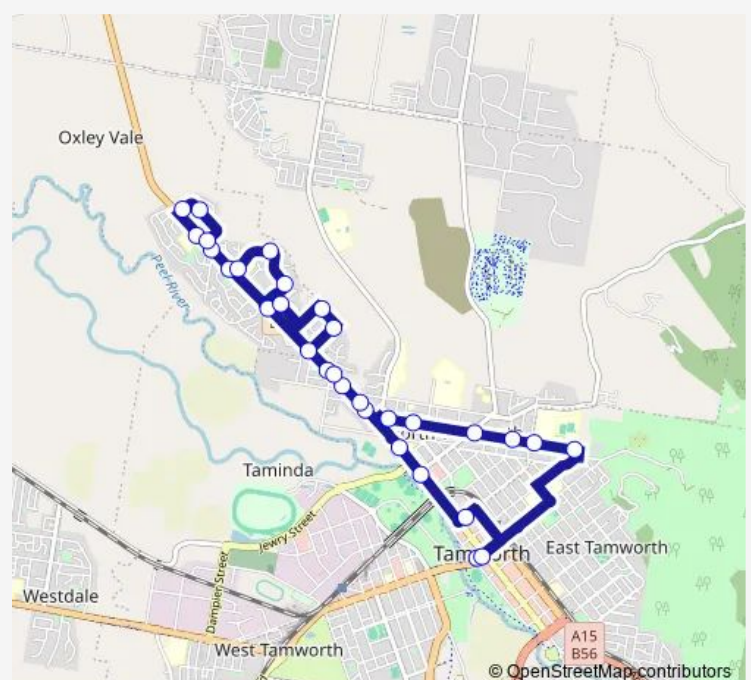

Peel St Opp Bligh St

Peel St After Jewry St

Peel St At Riverview St

Peel St At Johnston St

Peel St At Swan St

Manilla Rd Opp Yarmouth Pde

Manilla Rd Before Orley Dr

Manilla Rd Before Milburn Rd

Manilla Rd After Higgins Lane

Oxley Vale Public School, Manilla Rd

Kirkham Cres After Manilla Rd

Kirkham Cres Opp Drummond Rd

Kirkham Cres At Manilla Rd

Lemon Gums Dr After Manilla Rd

Lemon Gums Dr Before Eucalypt Av

Lemon Gums Dr At Eucalypt Av

Brolga Way At Ford St

Yarmouth Pde Opp Ernest St

Yarmouth Pde After Fiona St

Route schedule

Brisbane St At Kable Av — Brisbane St At Peel St

Monday	07:50
Tuesday	07:50
Wednesday	07:50
Thursday	07:50
Friday	07:50
Saturday	—
Sunday	—

Route info

Direction: Brisbane St At Kable Av

Stops: 30

Trip Duration: 0 hour 33 min

S134 — Mouse Bus - Tamworth to Oxley High via Oxley Vale **BusMaps**

Peel St Opp Swan St

Peel St Opp Riverview St

Piper St Opp Northgate Tamworth Shopping Centre