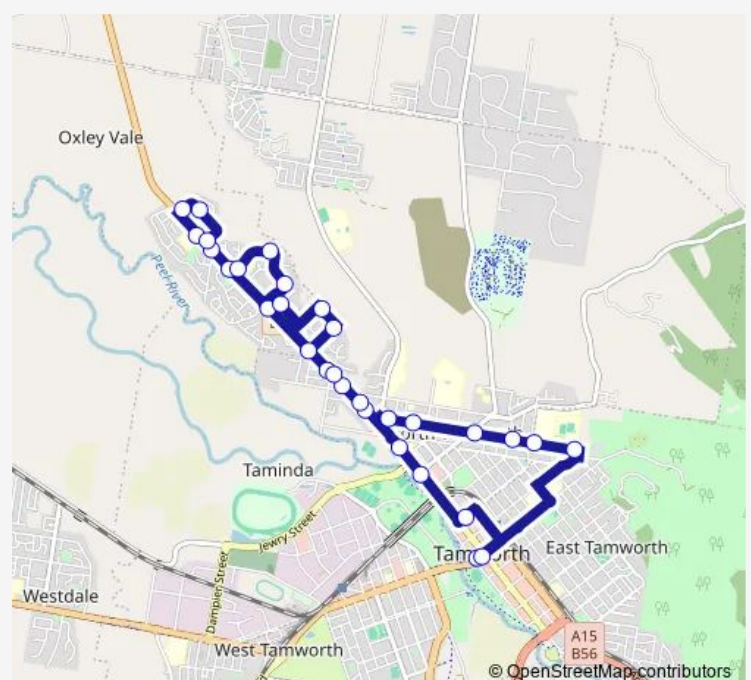

Peel St Opp Bligh St

Peel St After Jewry St

Peel St At Riverview St

Peel St At Johnston St

Peel St At Swan St

Manilla Rd Opp Yarmouth Pde

Manilla Rd Before Orley Dr

Manilla Rd Before Milburn Rd

Wednesday 07:50

Thursday 07:50

Friday 07:50

Saturday —

Sunday —

Route info

Direction: Brisbane St At Kable Av

Stops: 30

Trip Duration: 0 hour 33 min

S134 — Mouse Bus - Tamworth to Oxley High via Oxley Vale BusMaps

Peel St Opp Swan St

Peel St Opp Riverview St

Piper St Opp Northgate Tamworth Shopping Centre

Piper St Opp Hunt St

Piper St After Bligh St

Piper St After Hyman St

Tafe New England, Piper St

Oxley High School, Piper St

Brisbane St At Peel St

S134 School Bus time schedules and route maps are available in an offline PDF at busmaps.com. Use the busmaps.com website to see live bus times, train schedule or subway schedule, and step-by-step directions for all public transit in Tamworth