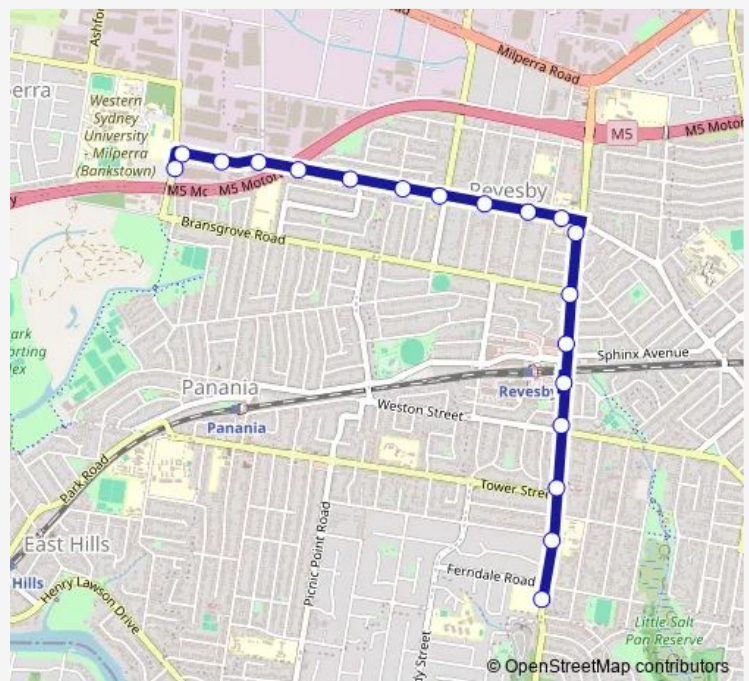

School Bus S134 De La Salle College to Mt St Joseph Secondary School

[Go to website](#)

**Direction**

De La Salle College, The River Rd — Horsley Rd After Beaconsfield St

19 stops

[Open route schedule](#)

- De La Salle College, The River Rd
- The River Rd Opp Revesby South Public School
- The River Rd Opp Uniting Church Child Care Centre
- The River Rd At Weston St
- The River Rd Opp Montgomery Av
- The River Rd At Haydock Lane
- The River Rd At Bransgrove Rd
- St Lukes Primary School, The River Rd
- St Lukes Primary School, Beaconsfield St
- Beaconsfield St After Victoria St
- Beaconsfield St After Sherwood St
- Beaconsfield St At Queen St
- Revesby North Post Office, Beaconsfield St
- Beaconsfield St After Gowlland Pde
- Beaconsfield St After Gowlland Pde
- Beaconsfield St Opp Marigold St
- 213 Beaconsfield St
- Beaconsfield St At Horsley Rd
- Horsley Rd After Beaconsfield St

Route schedule

De La Salle College, The River Rd — Horsley Rd After Beaconsfield St

Monday	15:05
Tuesday	15:05
Wednesday	15:05
Thursday	15:05
Friday	15:05
Saturday	—
Sunday	—

Route info

Direction: De La Salle College, The River Rd

Stops: 19

Trip Duration: 0 hour 13 min

S134 — De La Salle College to Mt St Joseph Secondary School **BusMaps**

S134 School Bus time schedules and route maps are available in an offline PDF at [busmaps.com](https://busmaps.com). Use the [busmaps.com](https://busmaps.com) website to see live bus times, train schedule or subway schedule, and step-by-step directions for all public transit in Liverpool