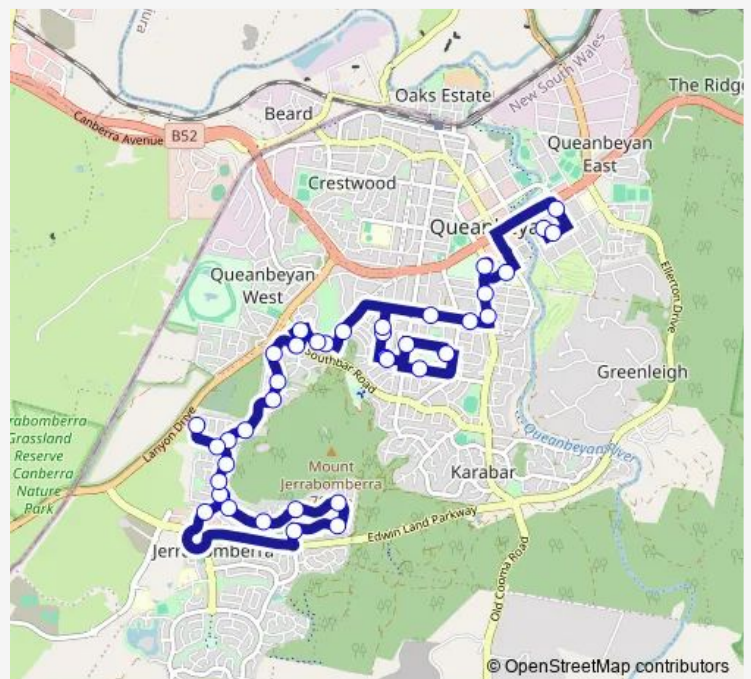

Tuesday 15:05

Wednesday 15:05

Thursday 15:05

Friday 15:05

Saturday —

Sunday —

Route info

Direction: St Gregory's Primary School, Molonglo St

Stops: 39

Trip Duration: 0 hour 40 min

S134 — St Gregorys Primary to Jerrabomberra via Karabar and North Tce

North Tce At Morella Av

Morella Av Opp Colverwell Cres

Morella Av At Glenora Ct

Carolyn Jackson Dr At Hamilton Pl