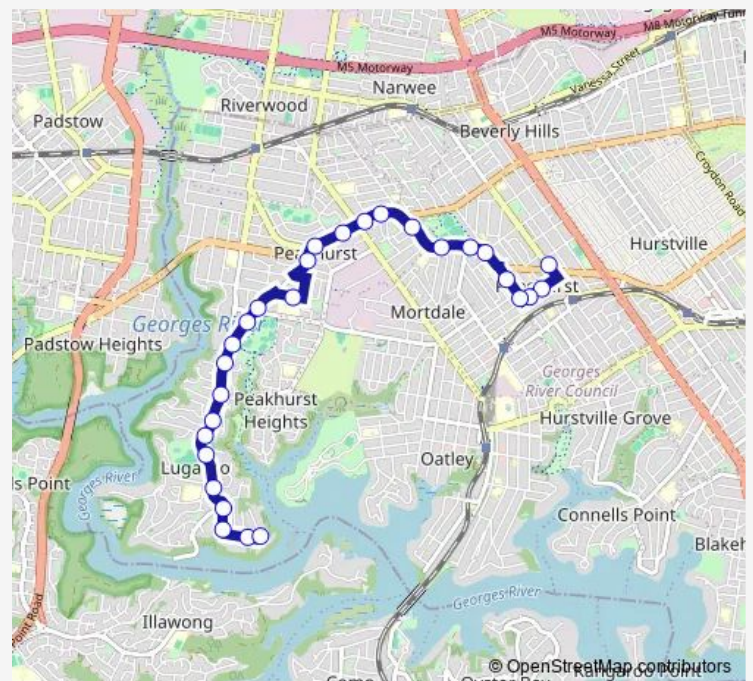

Forest Rd At Forshaw Av

Forest Rd Before Boundary Rd

Forest Rd Opp Bristow Lane

Forest Rd Before Henry Lawson Dr

Forest Rd Before Hannons Av

Georges River College Peakhurst, Samuel St

Forest Rd Before Isaac St

Monday 15:15

Tuesday 15:15

Wednesday 15:15

Thursday 15:15

Friday 15:15

Saturday —

Sunday —

Route info

Direction: St Declan's Catholic Church, Penshurst St

Stops: 28

Trip Duration: 0 hour 24 min

S134 — St Declans School to Lugarno

Forest Rd Opp Valentia Av

Forest Rd Before Ponderosa Pl

Forest Rd After Koorabel St

Forest Rd At Lime Kiln Rd

Lime Kiln Rd At Woodlands Av

Woodlands Av Opp Stringybark Pl

Boronia Pde Before Woodlands Av

S134 School Bus time schedules and route maps are available in an offline PDF at busmaps.com. Use the busmaps.com website to see live bus times, train schedule or subway schedule, and step-by-step directions for all public transit in Sydney