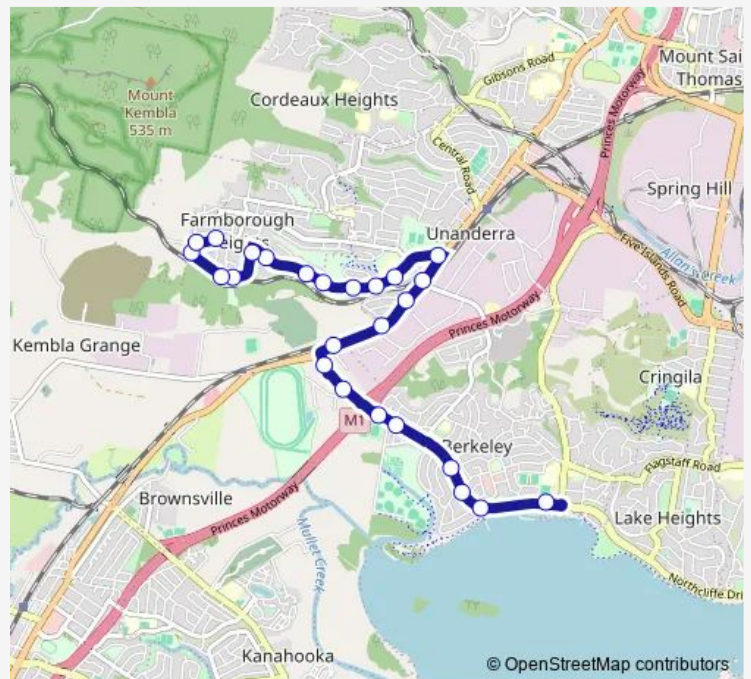

Route schedule

Illawarra Sports High School, Northcliffe Dr — Farmborough Rd Opp Loch Lomond Av

Monday	14:54
Tuesday	14:54
Wednesday	14:10
Thursday	14:54
Friday	14:54
Saturday	—
Sunday	—

Route info

Direction: Illawarra Sports High School, Northcliffe Dr

Stops: 25

Trip Duration: 0 hour 14 min

S134 — Illawarra Sports HS to Farmborough Rd opp Loch Lomond Ave **BusMaps**

Fairloch Av At Bardess Cres

Fairloch Av Before Bardess Cres

Fairloch Av Opp Loch Carron Av

Farmborough Rd Opp Fairloch Av

Farmborough Rd Opp Loch Lomond Av

Direction

Fairloch Av After Farmborough Rd — Illawarra Sports High School, Northcliffe Dr

25 stops

[Open route schedule](#)

Fairloch Av After Farmborough Rd

Friday 07:45

Saturday —

Sunday —

Route info

Direction: Fairloch Av After Farmborough Rd

Stops: 25

Trip Duration: 0 hour 15 min

S134 School Bus time schedules and route maps are available in an offline PDF at busmaps.com. Use the busmaps.com website to see live bus times, train schedule or subway schedule, and step-by-step directions for all public transit in Wollongong